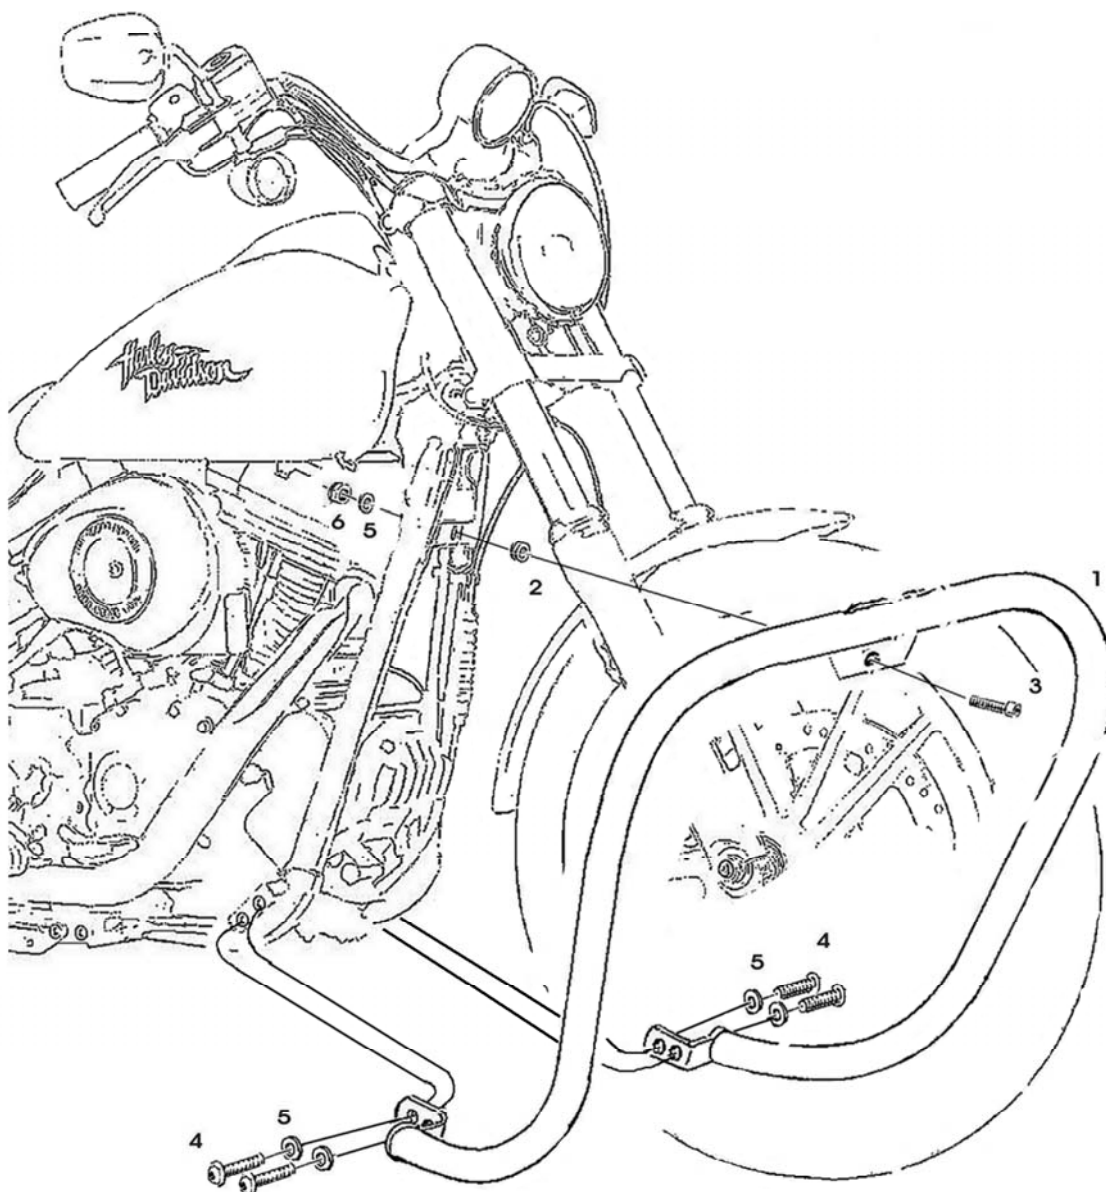

HIGHWAY HAWK

Extreme Fatbar Ø38

H-D Dyna Mid control

Art.no. 597-012

Components

1	Fatbar Ø38	1x
2	Bush Ø 20x 7mm	1x
3	Bolt 5/16 x 1"	1x
4	Bolt 3/8 x 7/8"	4x
5	Washer	5x
6	Nut 5/16	1x

This accessory should be mounted by a professional mechanic only.
MotoLux International B.V. / Highway Hawk can not be held responsible for improper installation.