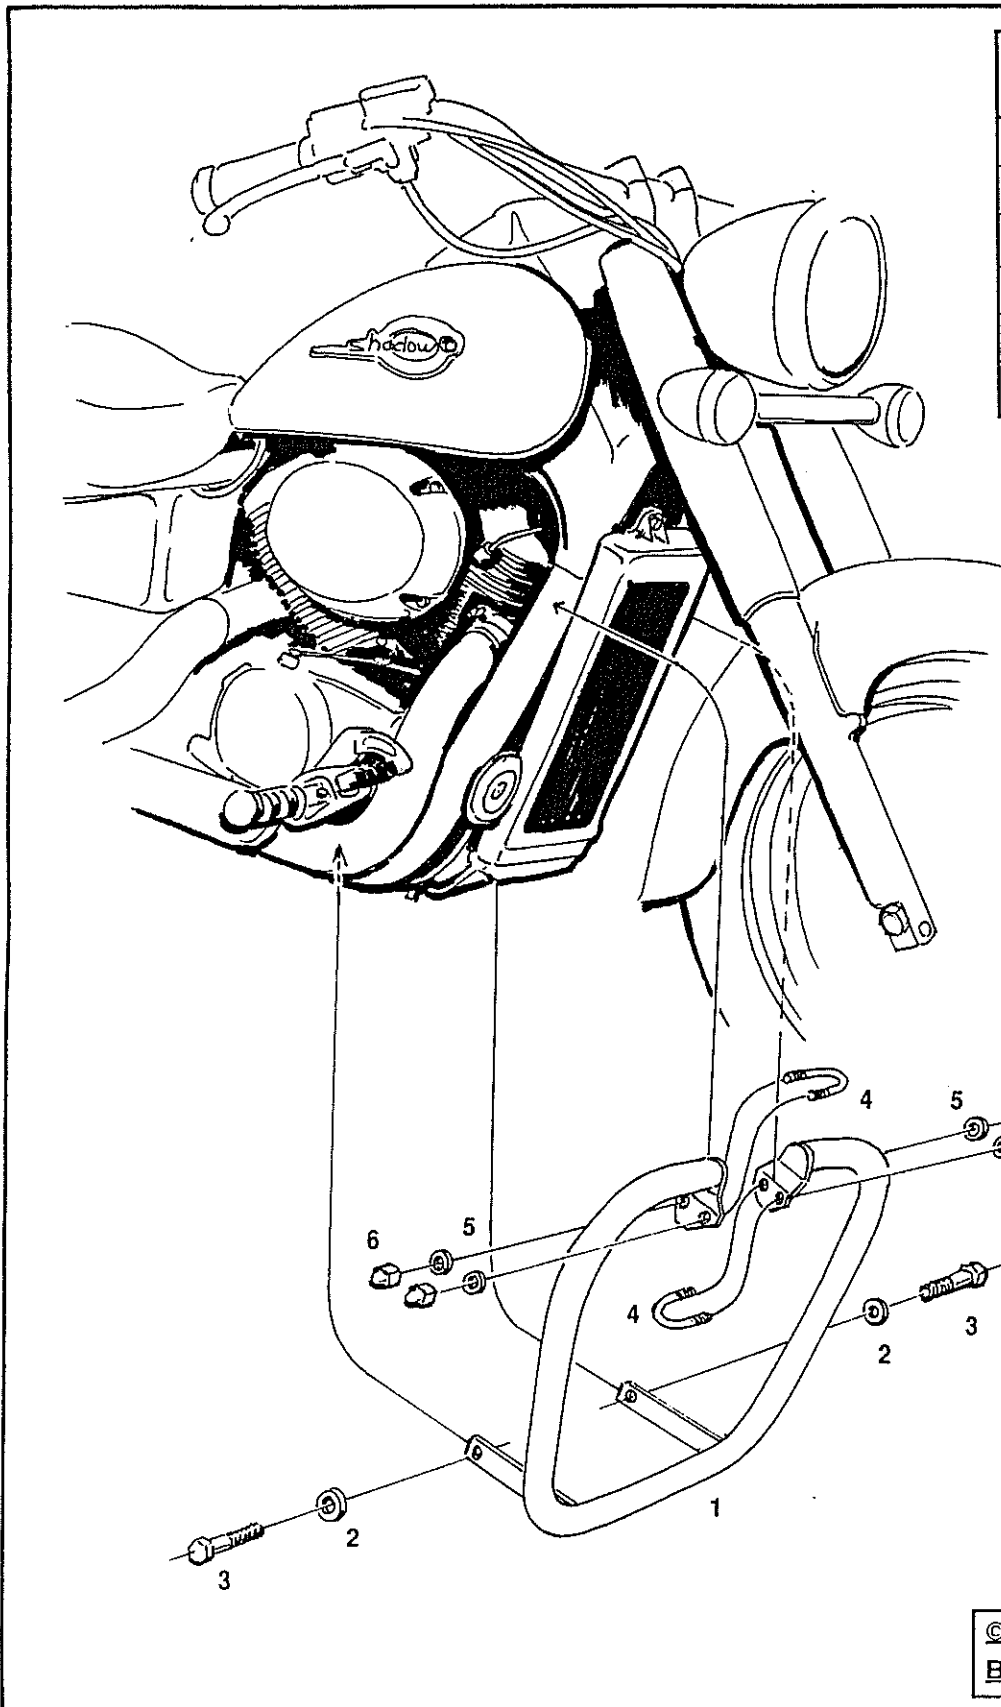

# Engine Bar Honda VT 750 Ace

Art. no. 591-013

## Components

1	Engine Bar	1x
2	Washer M8	2x
3	Bolt M8 x 40mm	2x
4	U-Clamp M6	2x
5	Washer M6	4x
6	Capnut M6	4x

© Moto-Lux Specialties B.V.  
Barneveld - The Netherlands