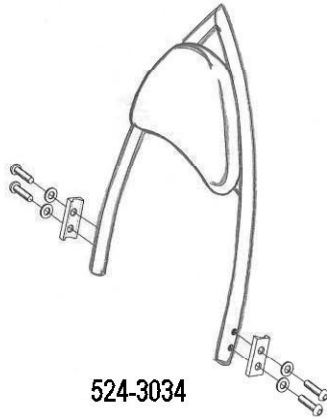

## Sissybar

### Art.no. 524-1034A

524-3034

524-2034

524-1034

### Components

1	Side brackets	2x
2	Bolt M8 x 50	4x
3	Spacer Ø15 x 8	4x
4	Washer M8	4x

Model for Kawasaki VN 800 Classic

This accessory should be mounted by a professional mechanic only.  
MotoLux International B.V. / Highway Hawk can not be held responsible for improper installation.