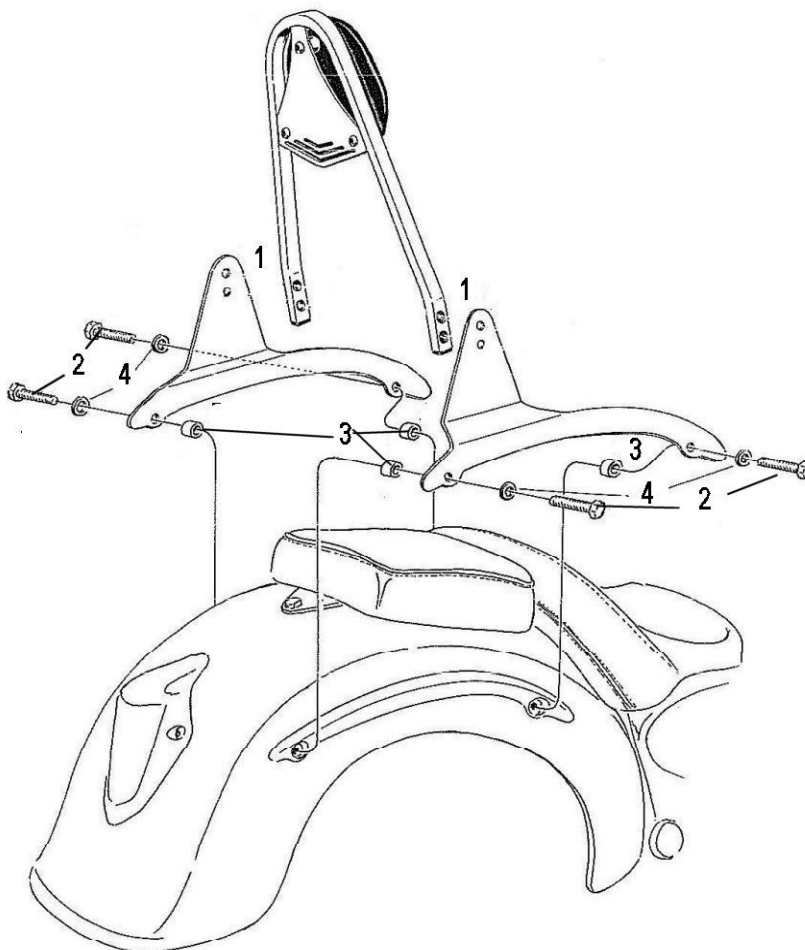

### Art.no. 524-1034A

524-3034

524-2034

524-1034

### Components

1	Side brackets	2x
2	Bolt M8 x 50	4x
3	Spacer Ø15 x 8	4x
4	Washer M8	4x

Model for Kawasaki VN 800 Classic

This accessory should be mounted by a professional mechanic only.  
MotoLux International B.V. / Highway Hawk can not be held responsible for improper installation.