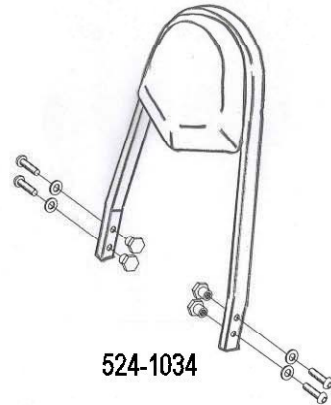

### Art.no. 524-1034A

524-3034

524-2034

524-1034

### Components

1	Side brackets	2x
2	Bolt M8 x 50	4x
3	Spacer Ø15 x 8	4x
4	Washer M8	4x

Model for Kawasaki VN 800 Classic

This accessory should be mounted by a professional mechanic only.  
MotoLux International B.V. / Highway Hawk can not be held responsible for improper installation.