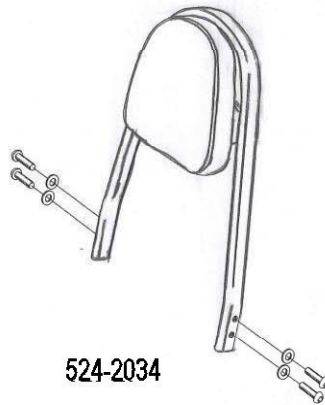

HIGHWAY HAWK

Sissybar

Kawasaki VN 800 Classic

Art.no. 524-1034A

524-3034

524-2034

524-1034

Components

1	Side brackets	2x
2	Bolt M8 x 50	4x
3	Spacer Ø15 x 8	4x
4	Washer M8	4x

Model for Kawasaki VN 800 Classic

This accessory should be mounted by a professional mechanic only.
MotoLux International B.V. / Highway Hawk can not be held responsible for improper installation.

© Moto-Lux Specialties B.V.
Barneveld - The Netherlands