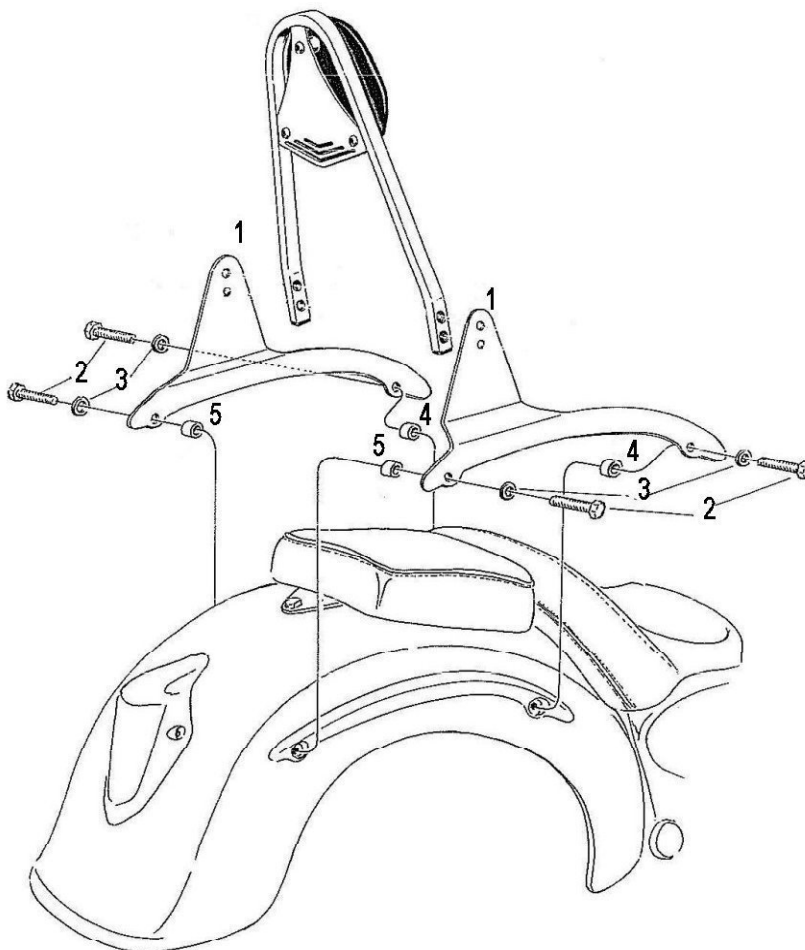

HIGHWAY HAWK

Sissybar

Honda VT 750 C4/C5/C6 Shadow
VT 750 C Shadow 07-UP

Art.no. 521-1036A

Components

1	Mounting Strut	2x
2	Allenhead bolt M10 x 1,25 x 45mm	4x
3	Washer M10	4x
4	Spacer Ø19 x Ø10,5 x 9mm	2x
5	Spacer Ø19 x Ø10,5 x 3mm	2x

Model for
Honda VT 750 C4/C5/C6 Shadow
VT 750 C Shadow 07-UP

This accessory should be mounted by a professional mechanic only.
MotoLux International B.V. / Highway Hawk can not be held responsible for improper installation.