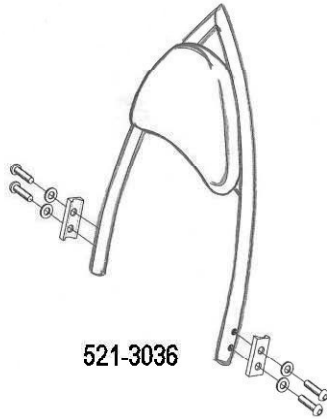

HIGHWAY HAWK

Sissybar

Honda VT 750 C4/C5/C6 Shadow
VT 750 C Shadow 07-UP

Art.no. 521-1036A

Components

1	Mounting Strut	2x
2	Allenhead bolt M10 x 1,25 x 45mm	4x
3	Washer M10	4x
4	Spacer Ø19 x Ø10,5 x 9mm	2x
5	Spacer Ø19 x Ø10,5 x 3mm	2x

Model for
Honda VT 750 C4/C5/C6 Shadow
VT 750 C Shadow 07-UP

This accessory should be mounted by a professional mechanic only.
MotoLux International B.V. / Highway Hawk can not be held responsible for improper installation.