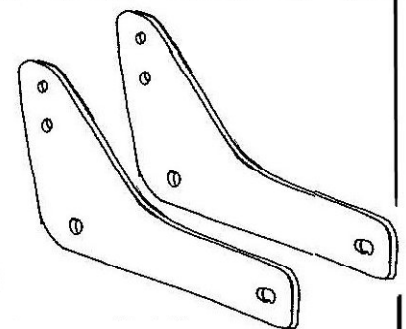

HIGHWAY HAWK

Sissybar

Honda VT 750 C4/C5/C6 Shadow
VT 750 C Shadow 07-UP

Art.no. 521-1036A

Components

1	Mounting Strut	2x
2	Allenhead bolt M10 x 1,25 x 45mm	4x
3	Washer M10	4x
4	Spacer Ø19 x Ø10,5 x 9mm	2x
5	Spacer Ø19 x Ø10,5 x 3mm	2x

Model for
Honda VT 750 C4/C5/C6 Shadow
VT 750 C Shadow 07-UP

This accessory should be mounted by a professional mechanic only.
MotoLux International B.V. / Highway Hawk can not be held responsible for improper installation.