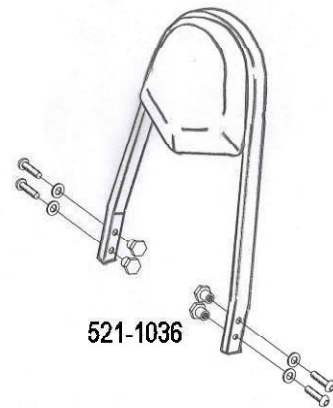

HIGHWAY HAWK

Sissybar

Honda VT 750 C4/C5/C6 Shadow
VT 750 C Shadow 07-UP

Art.no. 521-1036A

Components

1	Mounting Strut	2x
2	Allenhead bolt M10 x 1,25 x 45mm	4x
3	Washer M10	4x
4	Spacer Ø19 x Ø10,5 x 9mm	2x
5	Spacer Ø19 x Ø10,5 x 3mm	2x

Model for
Honda VT 750 C4/C5/C6 Shadow
VT 750 C Shadow 07-UP

This accessory should be mounted by a professional mechanic only.
MotoLux International B.V. / Highway Hawk can not be held responsible for improper installation.