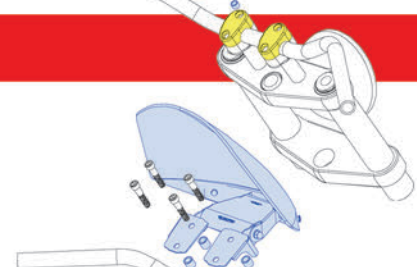

Stock Two-Piece Top Clamp Mount

- N2710 Chrome Mounts/Light Tint Shield
- N2711 Chrome Mounts/Dark Tint Shield