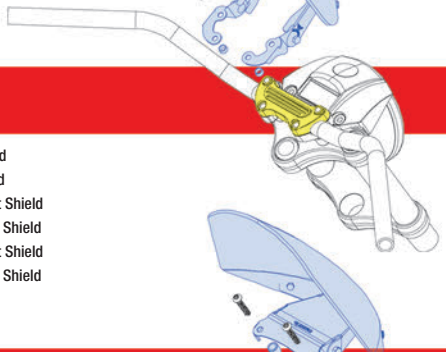

Stock Speedo Gauge Top Clamp Mount

- N2704 Chrome Mounts/Light Tint Shield
- N2705 Chrome Mounts/Dark Tint Shield
- N2706 Wrinkle Black Mounts/Light Tint Shield
- N2707 Wrinkle Black Mounts/Dark Tint Shield
- N2714 Wrinkle Black Mounts/Light Tint Shield
- N2715 Wrinkle Black Mounts/Dark Tint Shield