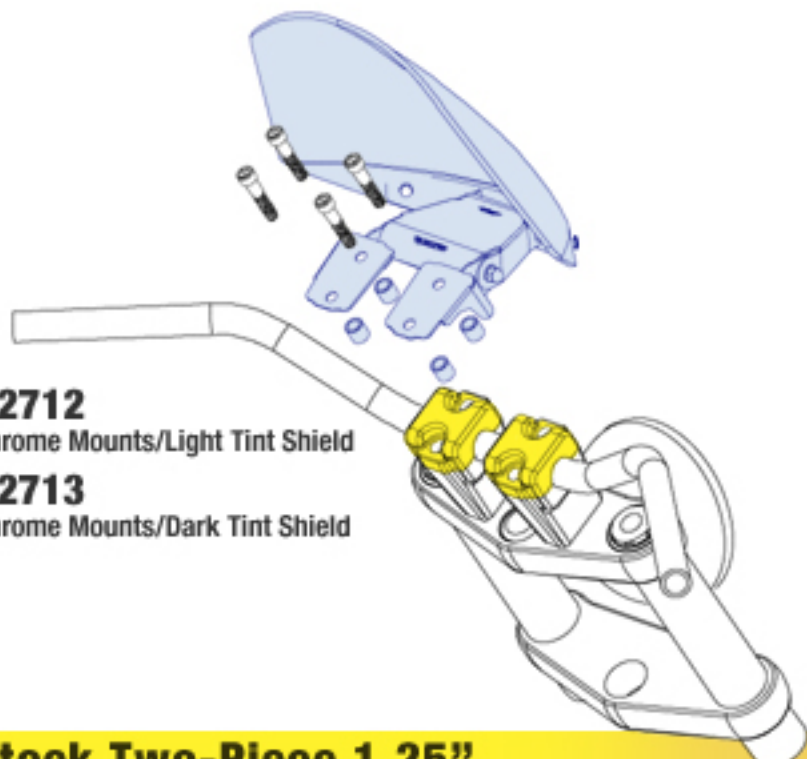

N2712
Chrome Mounts/Light Tint Shield

N2713
Chrome Mounts/Dark Tint Shield

**Stock Two-Piece 1.25"
Top Clamp Mount**