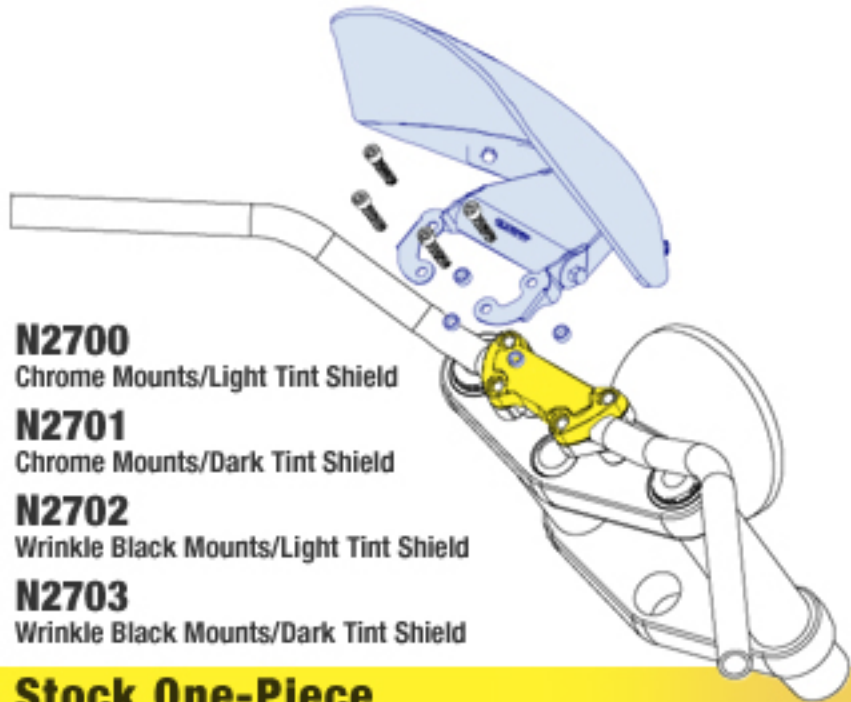

GLADIATOR

N2700
Chrome Mounts/Light Tint Shield

N2701
Chrome Mounts/Dark Tint Shield

N2702
Wrinkle Black Mounts/Light Tint Shield

N2703
Wrinkle Black Mounts/Dark Tint Shield

**Stock One-Piece
Top Clamp Mount**