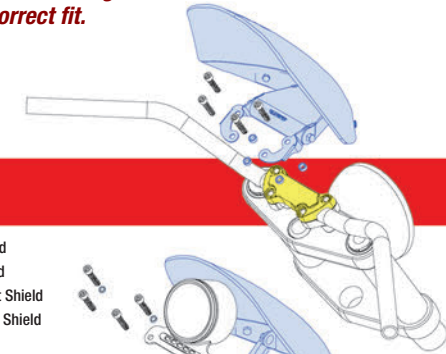

THE RIDER'S CHOICE IN SMALL SHIELDS

PRODUCT DETAILS

Height: 14.50" (36.8cm)
Width: 12.50" (31.8cm)

There is a Gladiator model to fit virtually every stock top clamp mount. Check the "Products By Bike" section of our web site to find the correct application for your bike.

If you have a custom bike or aren't sure what to order, call our Customer Service at 877-WSCREEN and we'll be glad to help you determine the correct fit.

Stock One-Piece Top Clamp Mount

- N2700 Chrome Mounts/Light Tint Shield
- N2701 Chrome Mounts/Dark Tint Shield
- N2702 Wrinkle Black Mounts/Light Tint Shield
- N2703 Wrinkle Black Mounts/Dark Tint Shield