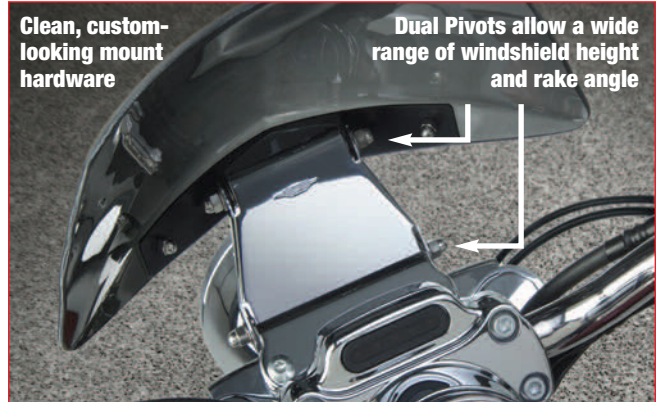

THE BEST MATERIALS

- Hardcoated polycarbonate material
- Quality is evident when you feel the smooth radiused edge and look at the shape of a National Cycle windshield
- Available in rich Dark Tint or Light Tint with chrome or black mounting hardware
- 3-Year Warranty against breakage... period!