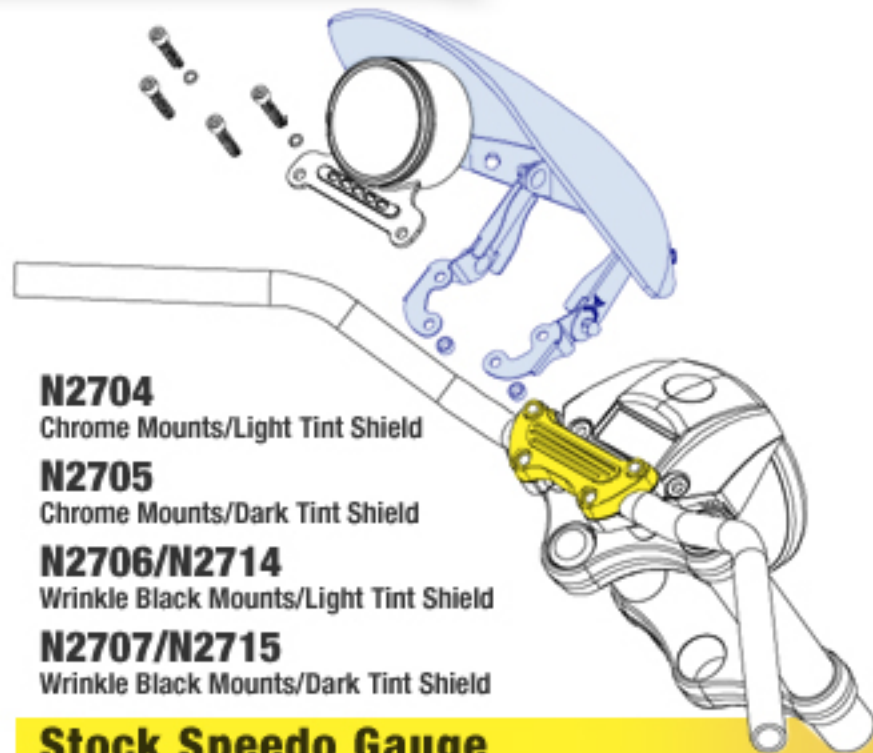

GLADIATOR

N2700
Chrome Mounts/Light Tint Shield

N2701
Chrome Mounts/Dark Tint Shield

N2702
Wrinkle Black Mounts/Light Tint Shield

N2703
Wrinkle Black Mounts/Dark Tint Shield

**Stock One-Piece
Top Clamp Mount**

N2704
Chrome Mounts/Light Tint Shield

N2705
Chrome Mounts/Dark Tint Shield

N2706/N2714
Wrinkle Black Mounts/Light Tint Shield

N2707/N2715
Wrinkle Black Mounts/Dark Tint Shield

**Stock Speed Gauge
Top Clamp Mount**