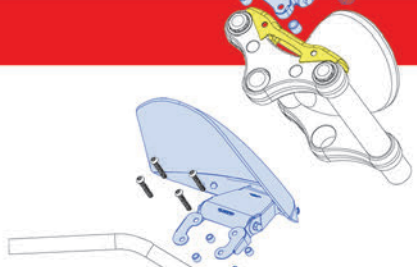

Stock XL Custom Top Tree Mount

- N2708 Chrome Mounts/Light Tint Shield
- N2709 Chrome Mounts/Dark Tint Shield