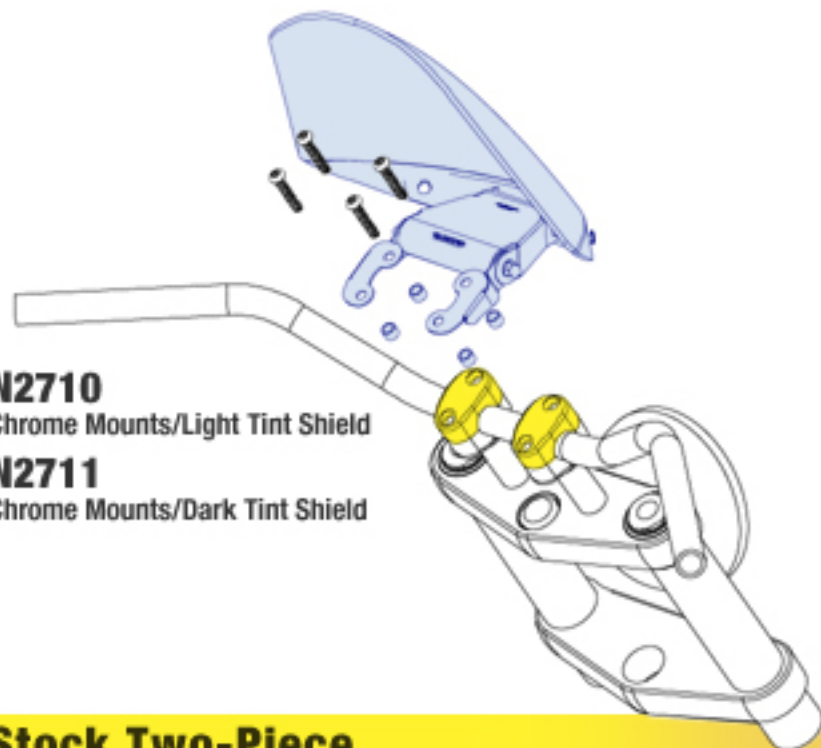

N2704
Chrome Mounts/Light Tint Shield

N2705
Chrome Mounts/Dark Tint Shield

N2706/N2714
Wrinkle Black Mounts/Light Tint Shield

N2707/N2715
Wrinkle Black Mounts/Dark Tint Shield

**Stock Speed Gauge
Top Clamp Mount**

N2708
Chrome Mounts/Light Tint Shield

N2709
Chrome Mounts/Dark Tint Shield

**Stock XL Custom
Top Tree Mount**

N2710
Chrome Mounts/Light Tint Shield

N2711
Chrome Mounts/Dark Tint Shield

**Stock Two-Piece
Top Clamp Mount**