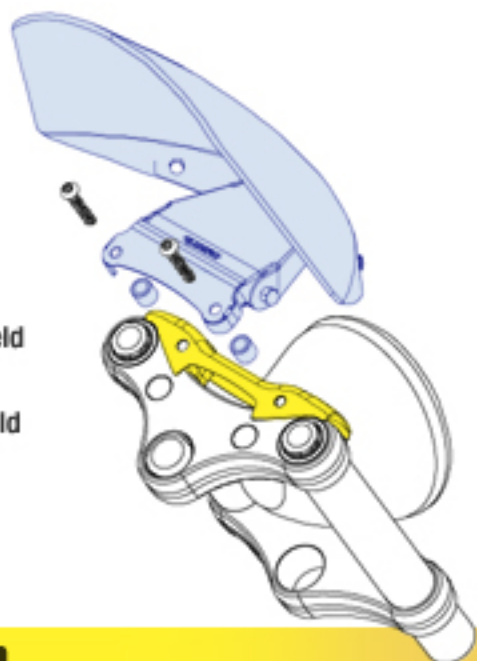

GLADIATOR

N2700
Chrome Mounts/Light Tint Shield

N2701
Chrome Mounts/Dark Tint Shield

N2702
Wrinkle Black Mounts/Light Tint Shield

N2703
Wrinkle Black Mounts/Dark Tint Shield

**Stock One-Piece
Top Clamp Mount**

N2704
Chrome Mounts/Light Tint Shield

N2705
Chrome Mounts/Dark Tint Shield

N2706/N2714
Wrinkle Black Mounts/Light Tint Shield

N2707/N2715
Wrinkle Black Mounts/Dark Tint Shield

**Stock Speed Gauge
Top Clamp Mount**