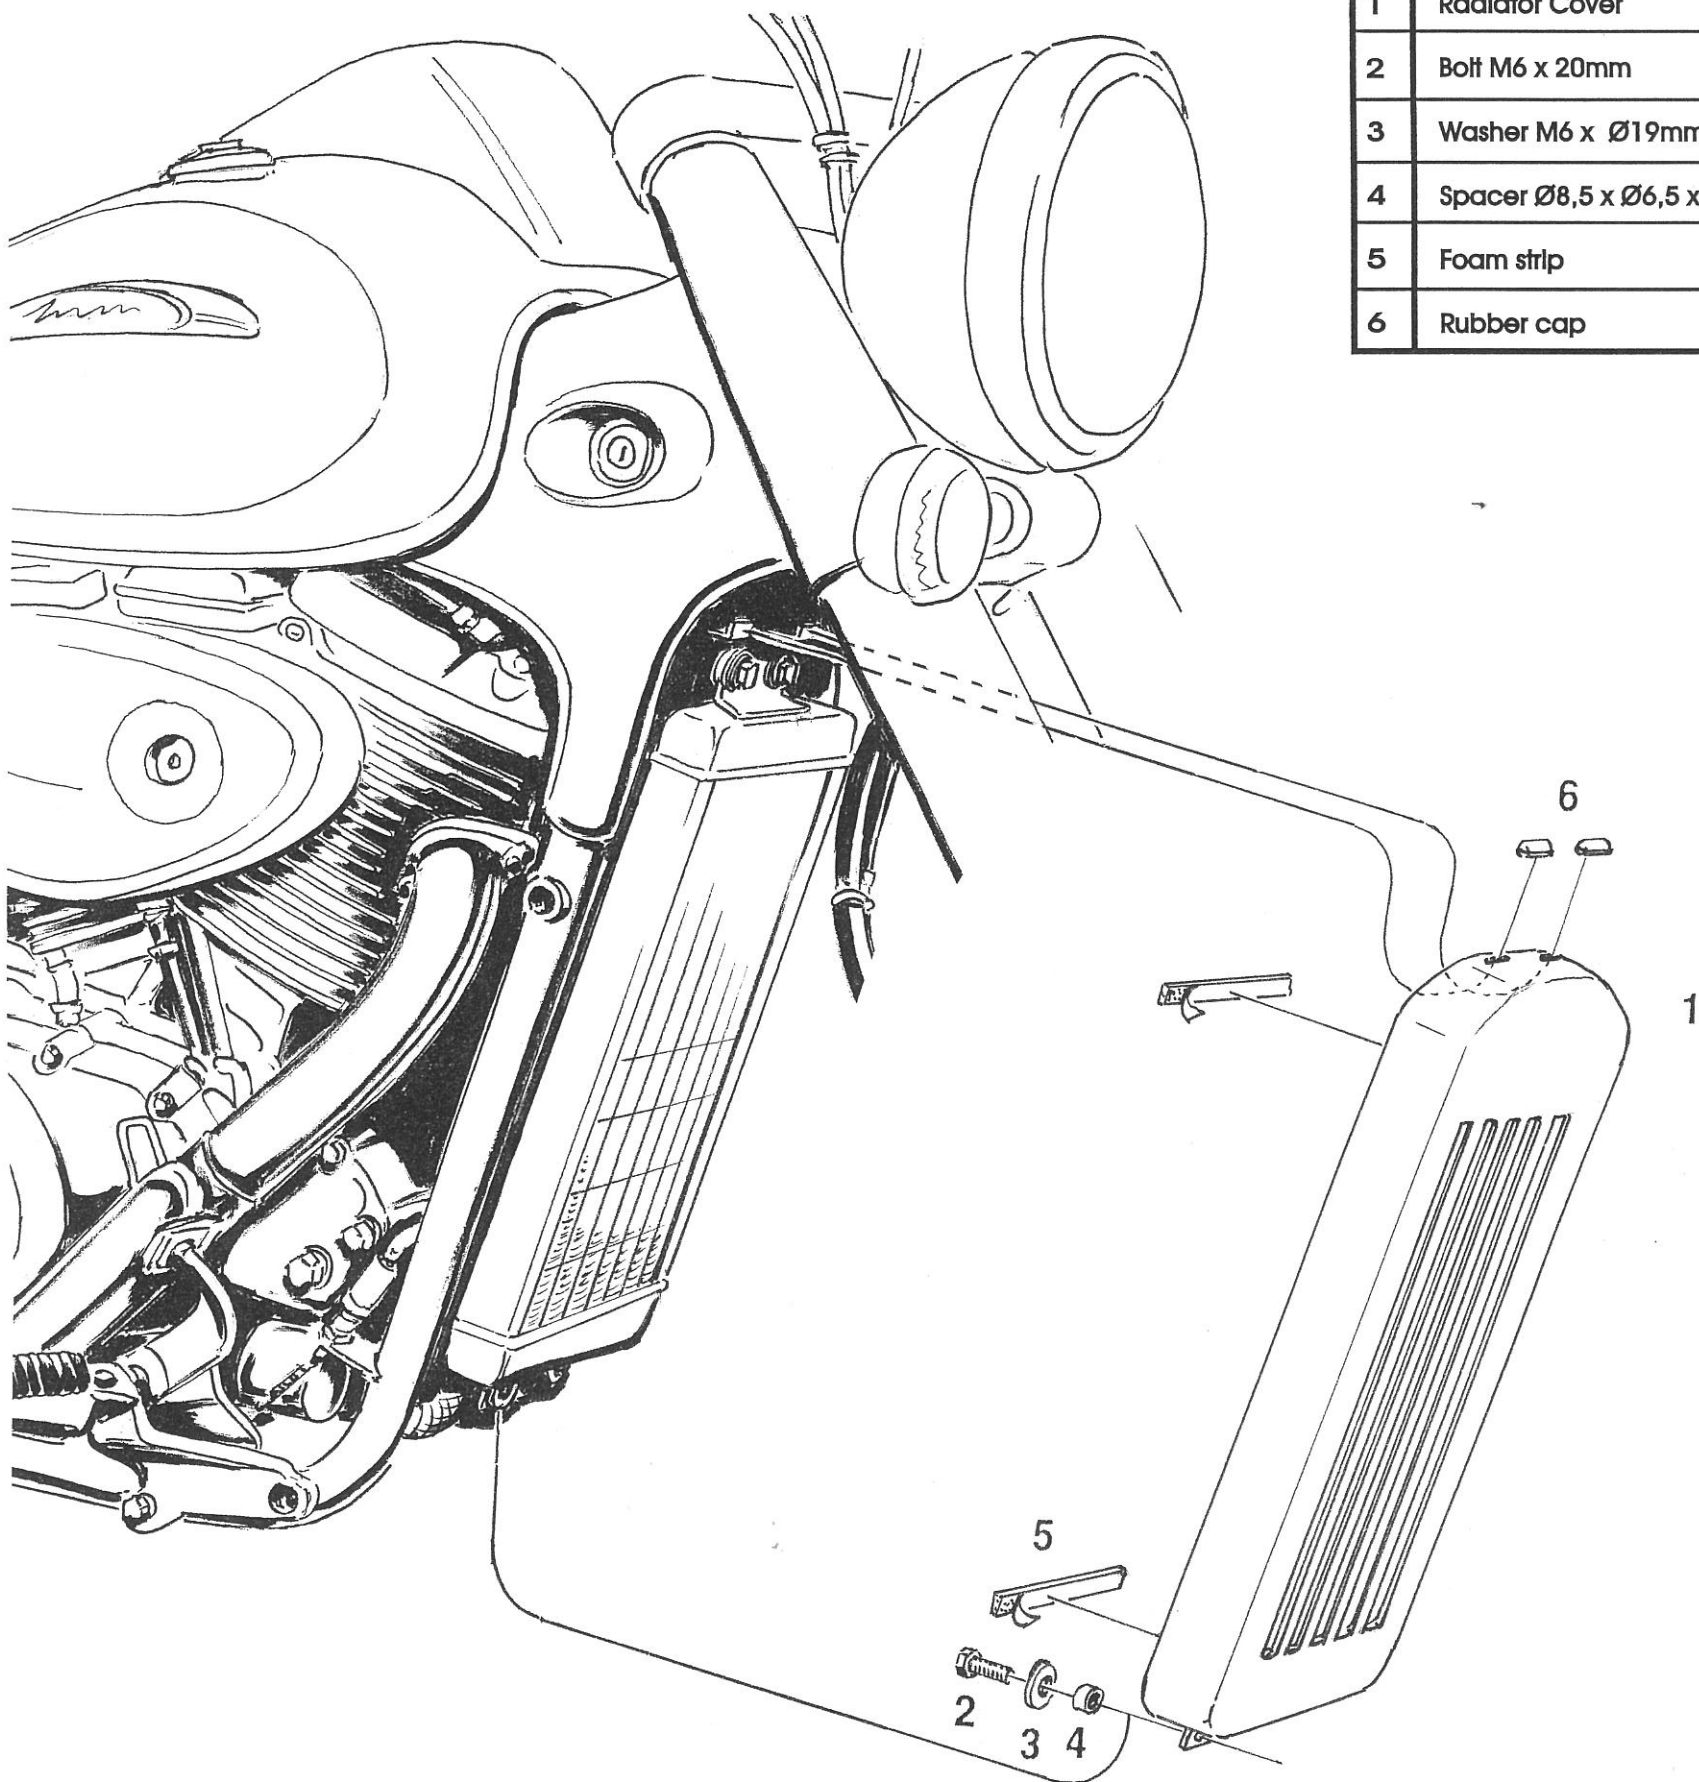

## Radiator Cover

Suzuki VL 800 Volusia

Art. no. 713 - 6321

### Components

1	Radiator Cover	1x
2	Bolt M6 x 20mm	2x
3	Washer M6 x Ø19mm	2x
4	Spacer Ø8,5 x Ø6,5 x 6mm	2x
5	Foam strip	2x
6	Rubber cap	2x

© Moto-Lux Specialties B.V. advises installation by a professional mechanic.  
We do not accept responsibility for improper installation.