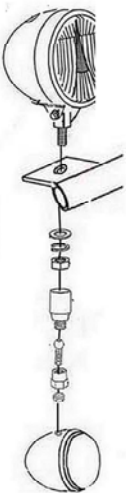

HIGHWAY HAWK

passion for chrome

Spotlight Bracket

For models see: HighwayHawk.com

Art. no. 684-118/B

Components

1	Spotlight Bracket	2x
---	-------------------	----

For spotlights check

WWW.HIGHWAYHAWK.COM

or the latest Highway Hawk catalogue.

Use original part

Use original part

Optional:
68-1011 / 1021
Turnsignal-Kit
Turnsignal: 68-7011

Please check all fixings and mounting points before assembly as listed on the mounting instruction sheet.