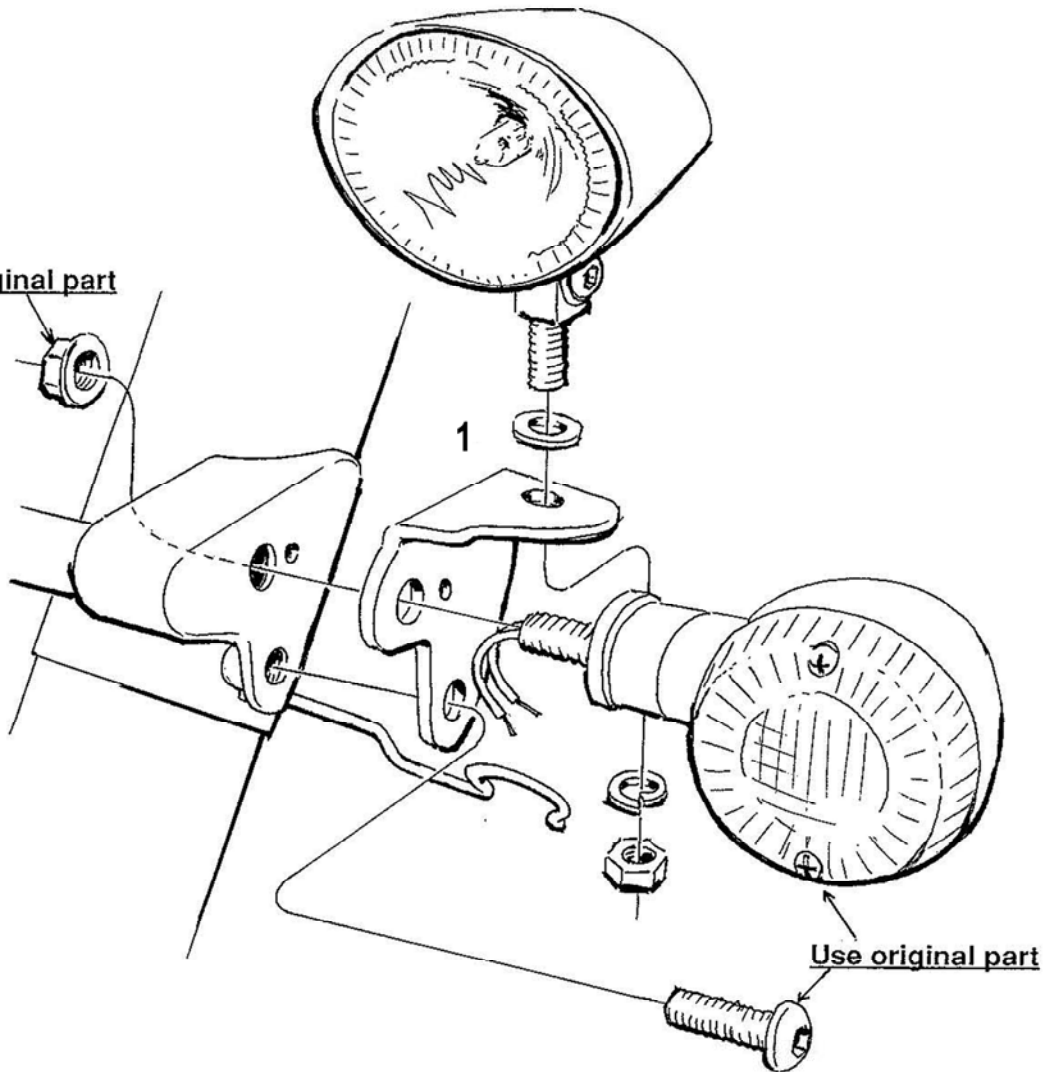

HIGHWAY HAWK

passion for chrome

Spotlight Bracket

For models see: HighwayHawk.com

Art. no. 684-118/B

Components

1	Spotlight Bracket	2x
---	-------------------	----

For spotlights check

WWW.HIGHWAYHAWK.COM

or the latest Highway Hawk catalogue.

Use original part

Use original part

Optional:
68-1011 / 1021
Turnsignal-Kit
Turnsignal: 68-7011

Please check all fixings and mounting points before assembly as listed on the mounting instruction sheet.