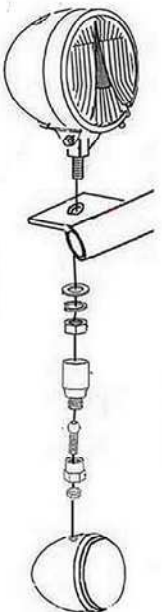

## Spotlight Bracket

For models see: [HighwayHawk.com](http://HighwayHawk.com)

#### Components

1	Spotlight Bracket	1x
2	Bolt M8 x 55mm	2x
3	Washer M8	2x

For spotlights check

[WWW.HIGHWAYHAWK.COM](http://WWW.HIGHWAYHAWK.COM)

or the latest Highway Hawk catalogue.

Optional:  
68-1011 / 1021  
Turnsignal-Kit  
Turnsignal: 68-7011