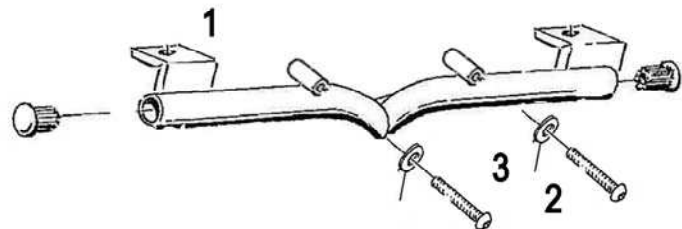

#### Components

1	Spotlight Bracket	1x
2	Bolt M8 x 55mm	2x
3	Washer M8	2x

For spotlights check

[WWW.HIGHWAYHAWK.COM](http://WWW.HIGHWAYHAWK.COM)

or the latest Highway Hawk catalogue.

Optional:  
68-1011 / 1021  
Turnsignal-Kit  
Turnsignal: 68-7011

Please check all fixings and mounting points before assembly as listed on the mounting instruction sheet.

This accessory should be mounted by a professional mechanic only. Motolux International B.V. / Highway Hawk can not be held responsible for improper installation