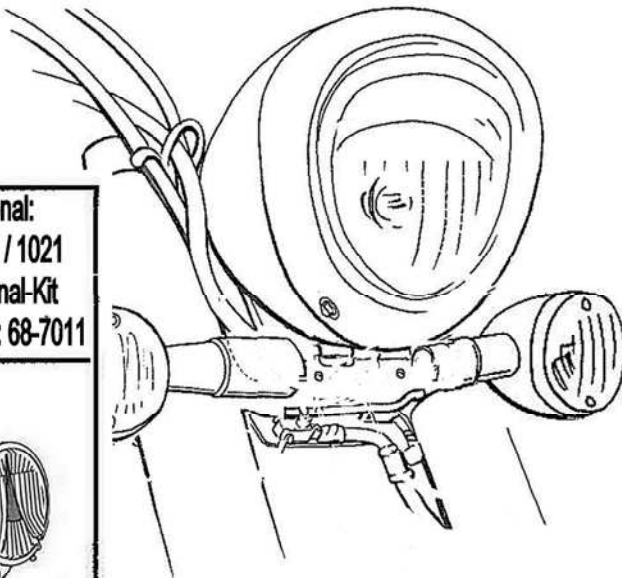

#### Components

1	Spotlight Bracket	1x
2	Bolt M8 x 55mm	2x
3	Washer M8	2x

For spotlights check

[WWW.HIGHWAYHAWK.COM](http://WWW.HIGHWAYHAWK.COM)

or the latest Highway Hawk catalogue.

Optional:  
68-1011 / 1021  
Turnsignal-Kit  
Turnsignal: 68-7011