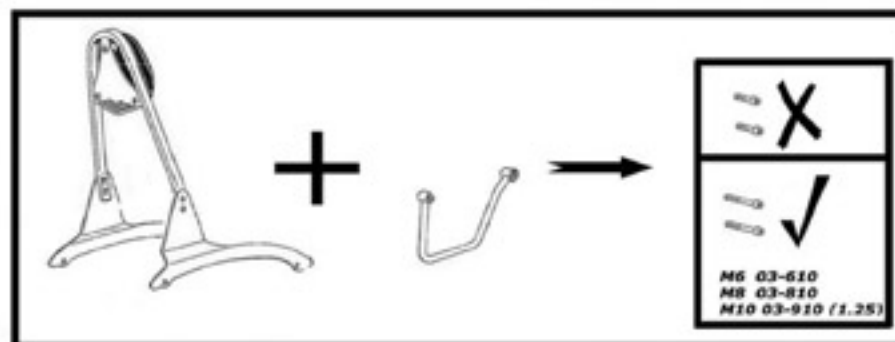

# Saddlebag Support 662-024

## Components

1	Saddlebag support	2x
2	Plug	4x
3	Bolt M8 X 50	4x

Model for motorcycle

Please check all fixings and mounting points before assembly as listed on the mounting instruction sheet.

This accessory should be mounted by a professional mechanic only. Motolux International B.V. / Highway Hawk can not be held responsible for improper installation