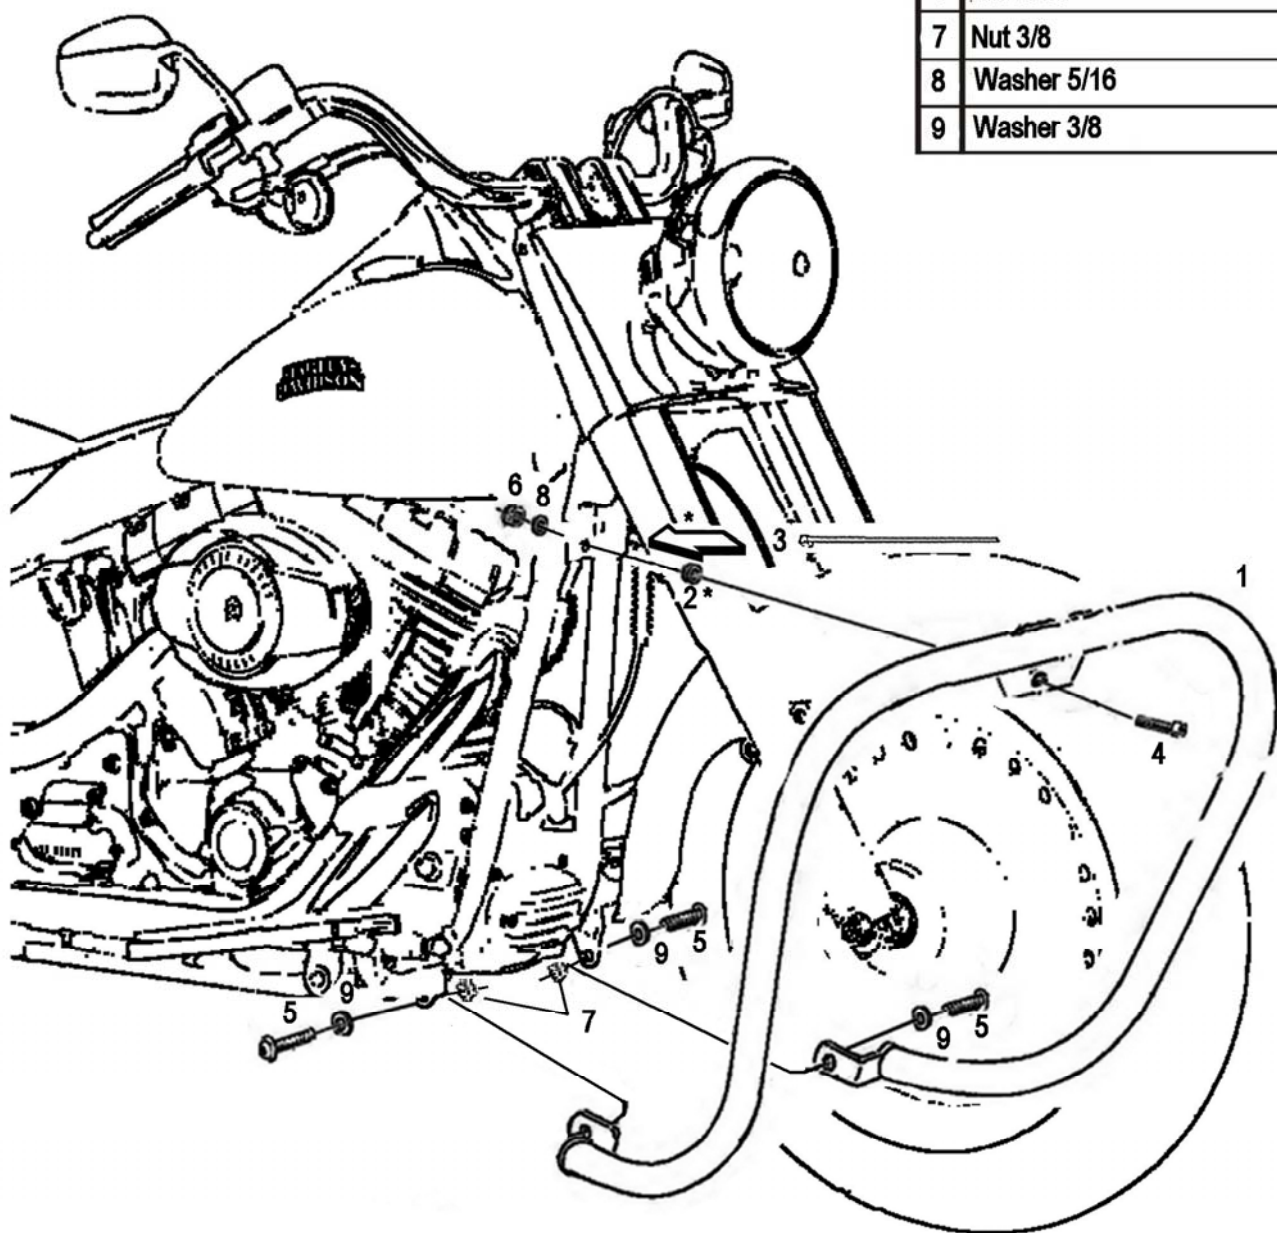

## Extreme Fatbar Ø38

H-D FL Type: floorboard only

Art.no. 597-011

For correct models please check: [WWW.HighwayHawk.com](http://WWW.HighwayHawk.com)

\* Note:  Remove cable clamp, use tie-raps  
Bush only for model: 2007-Up

### Components

1	Extreme Fatbar Ø38	1x
2*	Bush Ø20 x 7mm*	1x
3*	Tie-rap	1x
4	Bolt 5/16 x 1"	1x
5	Bolt 3/8 x 1"	2x
6	Nut 5/16	1x
7	Nut 3/8	2x
8	Washer 5/16	1x
9	Washer 3/8	2x

This accessory should be mounted by a professional mechanic only.  
MotoLux International B.V. / Highway Hawk can not be held responsible for improper installation.