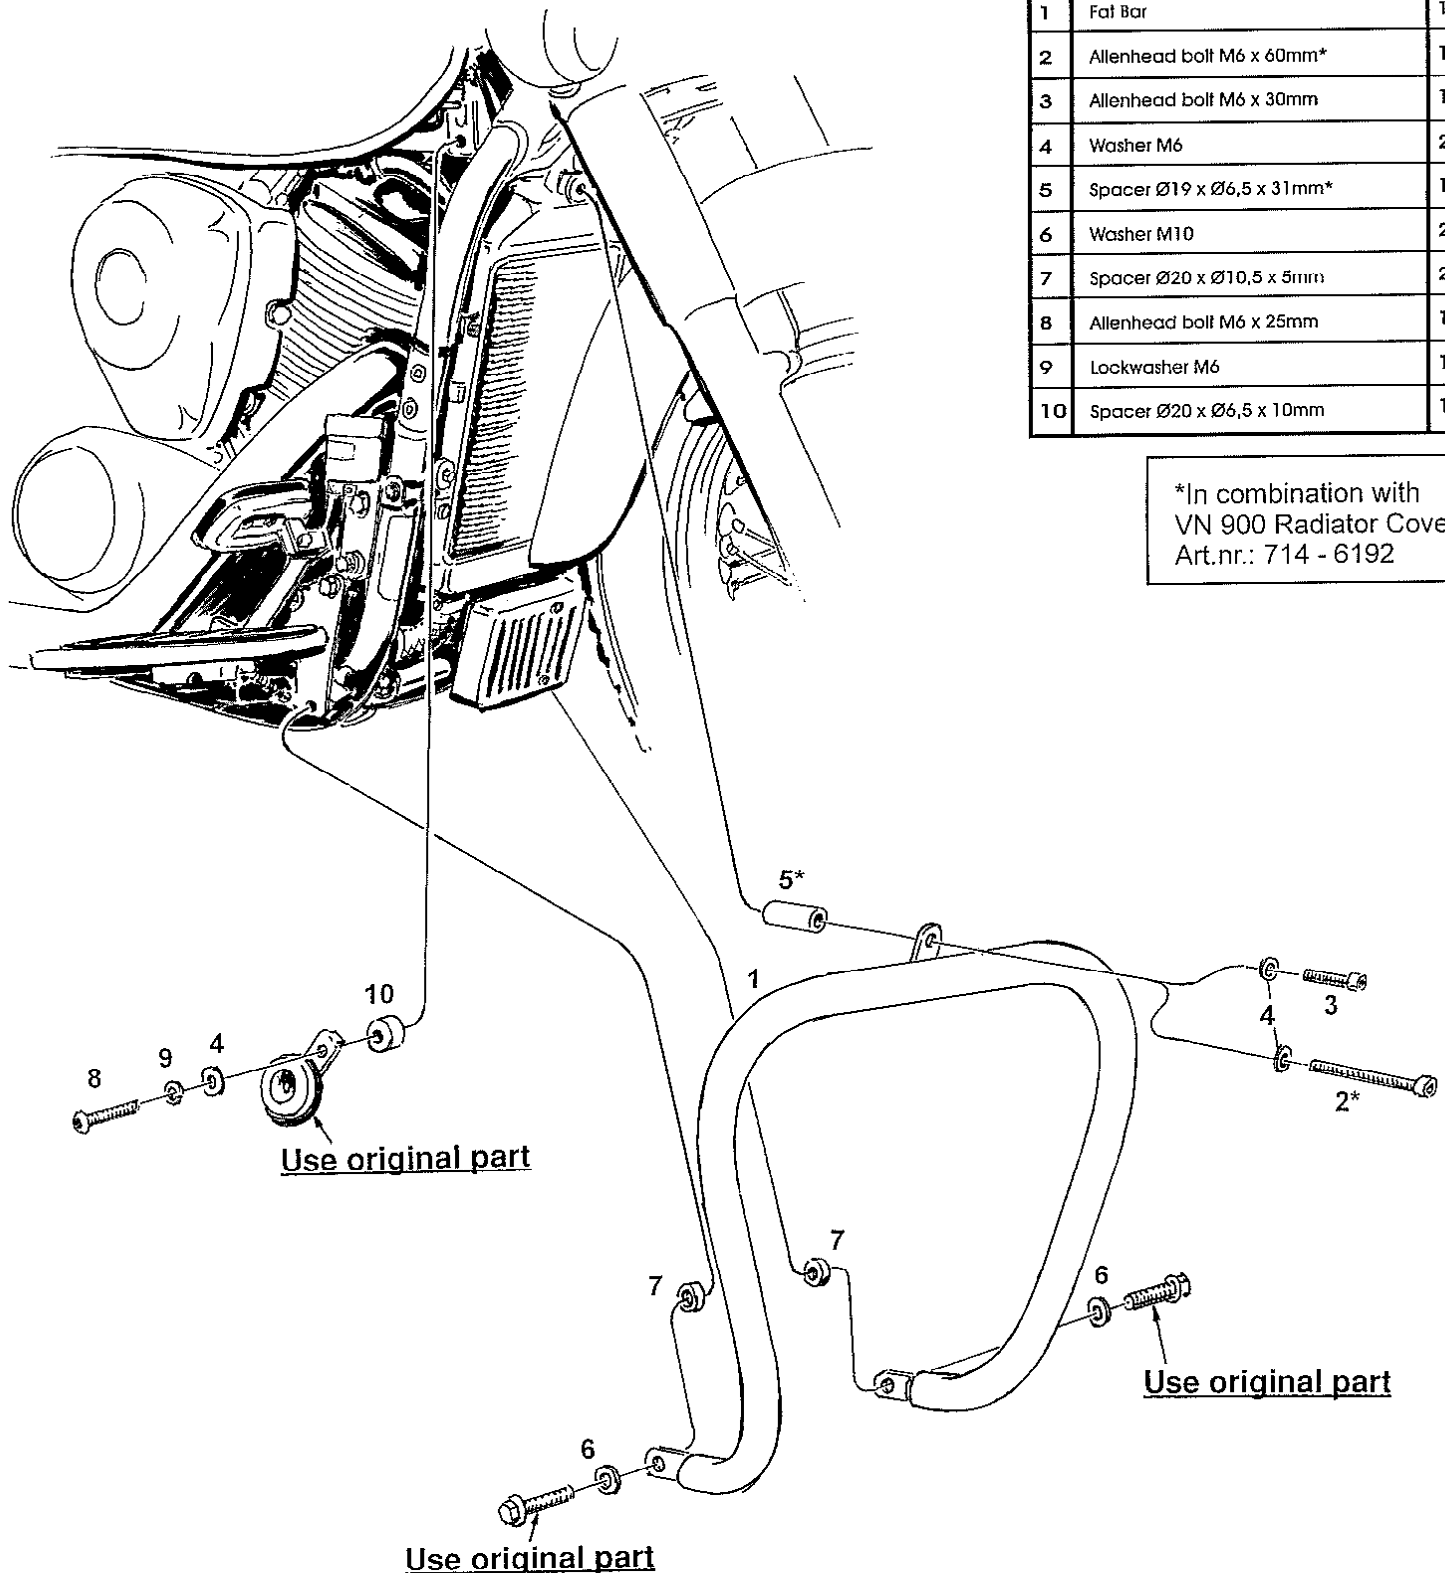

Fat Bar

Kawasaki VN 900

Art. no. 594 - 018

Components

1	Fat Bar	1x
2	Allenhead bolt M6 x 60mm*	1x
3	Allenhead bolt M6 x 30mm	1x
4	Washer M6	2x
5	Spacer $\varnothing 19 \times \varnothing 6,5 \times 31\text{mm}^*$	1x
6	Washer M10	2x
7	Spacer $\varnothing 20 \times \varnothing 10,5 \times 5\text{mm}$	2x
8	Allenhead bolt M6 x 25mm	1x
9	Lockwasher M6	1x
10	Spacer $\varnothing 20 \times \varnothing 6,5 \times 10\text{mm}$	1x

*In combination with
VN 900 Radiator Cover
Art.nr.: 714 - 6192

© Moto-Lux Specialties B.V. advises installation by a professional mechanic.
We do not accept responsibility for improper installation.

© Moto-Lux Specialties B.V.
Barneveld - The Netherlands