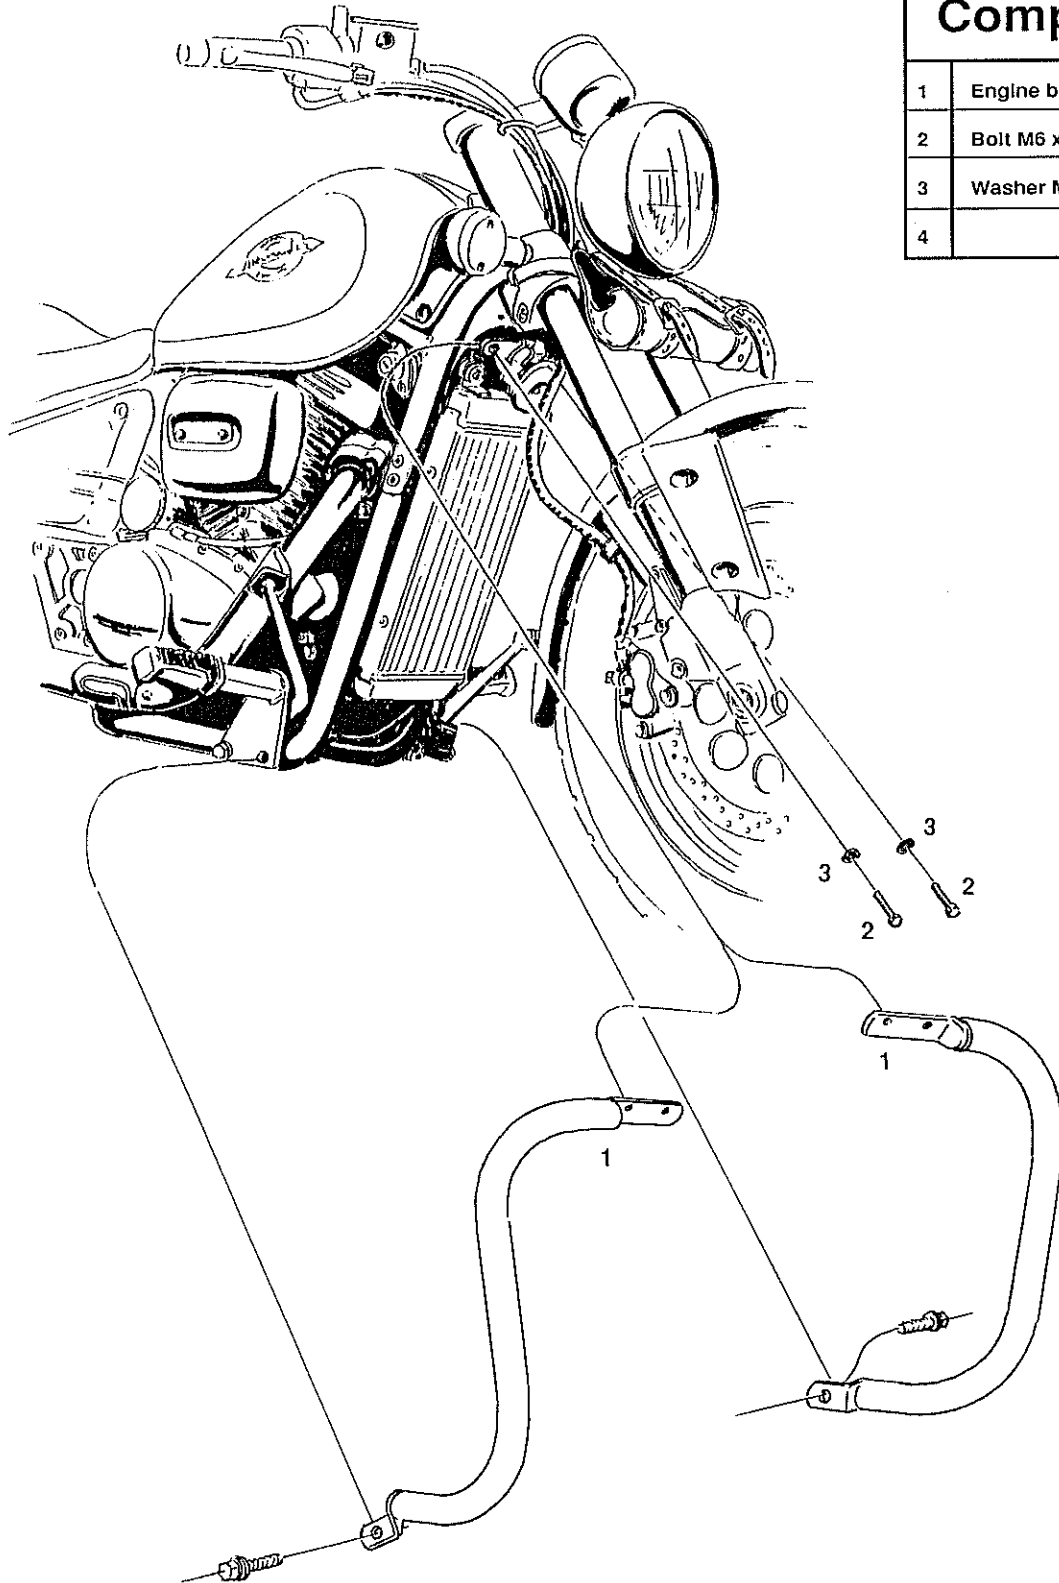

# Engine bar Suzuki VZ800

Art. no. 593 - 015

## Components

1	Engine bar	1x
2	Bolt M6 x 25mm	2x
3	Washer M6	2x
4		

© Moto-Lux Specialties B.V.  
Barneveld - The Netherlands