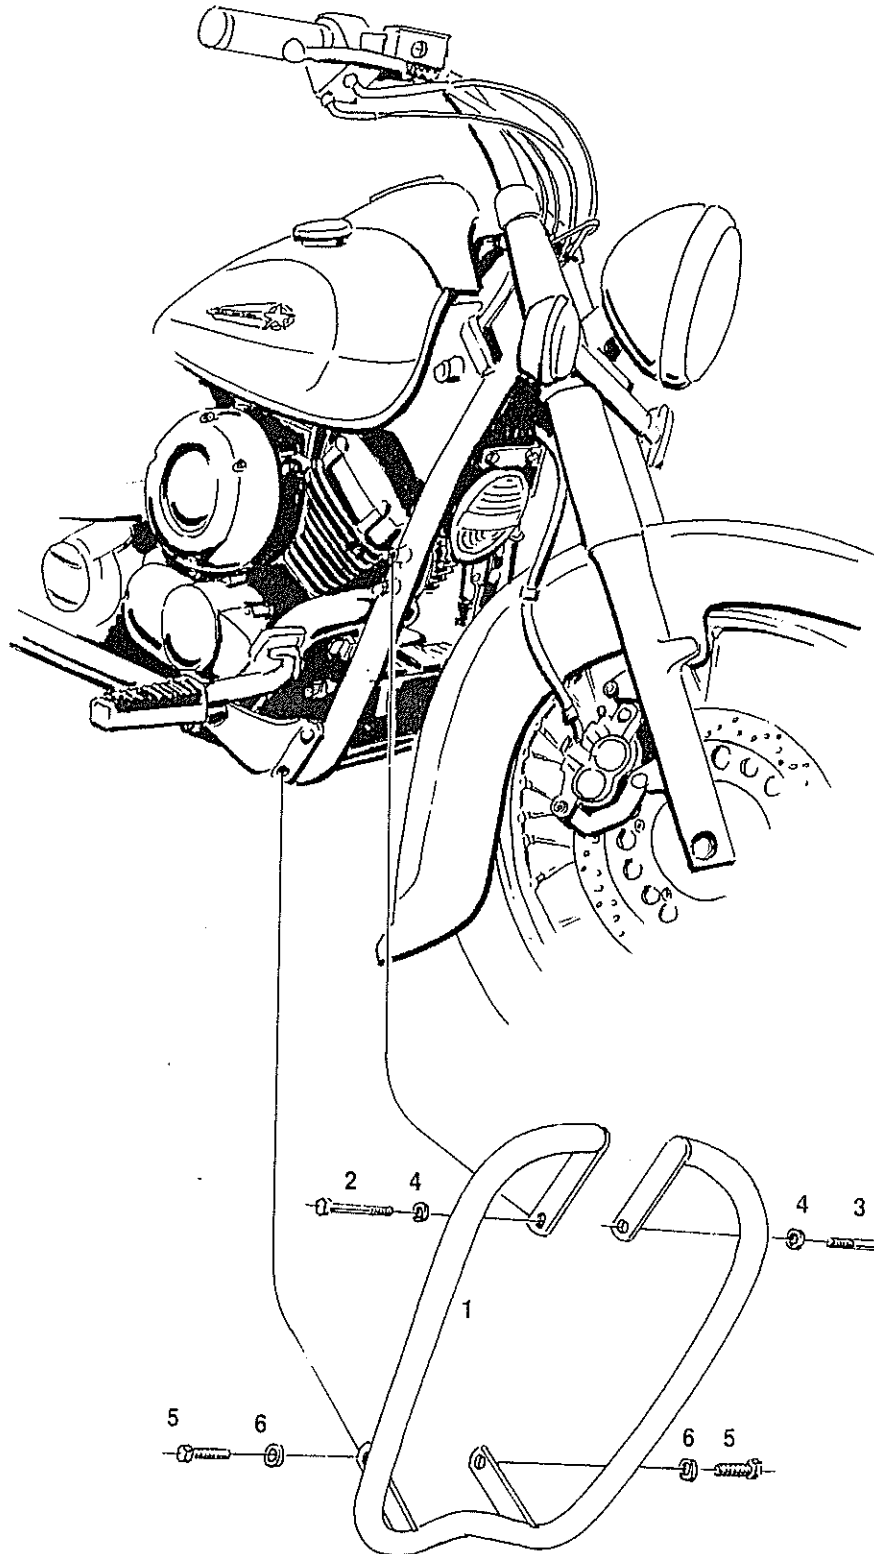

Engine Bar Yamaha XVS 650

Art. no. 592-014

Components

1	Engine Bar	1x
2	Bolt M8 x 70mm	1x
3	Bolt M8 x 85mm	1x
4	Washer M8	2x
5	Bolt M10 x 30mm	2x
6	Washer M10	2x

© Moto-Lux Specialties B.V.
Barneveld - The Netherlands