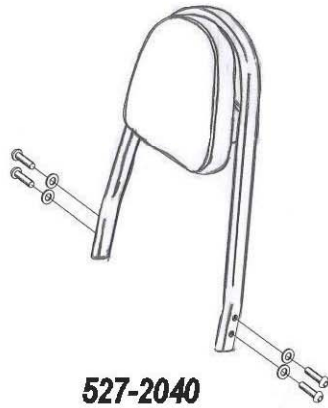

Highway Hawk **Sissybar** H-D FXD 2006-UP

Art.no. 527-1040A/B

For correct models please check: WWW.HighwayHawk.com

Components

1	Side brackets	2x
---	---------------	----

This accessory should be mounted by a professional mechanic only.
 MotoLux International B.V. / Highway Hawk can not be held responsible for improper installation.