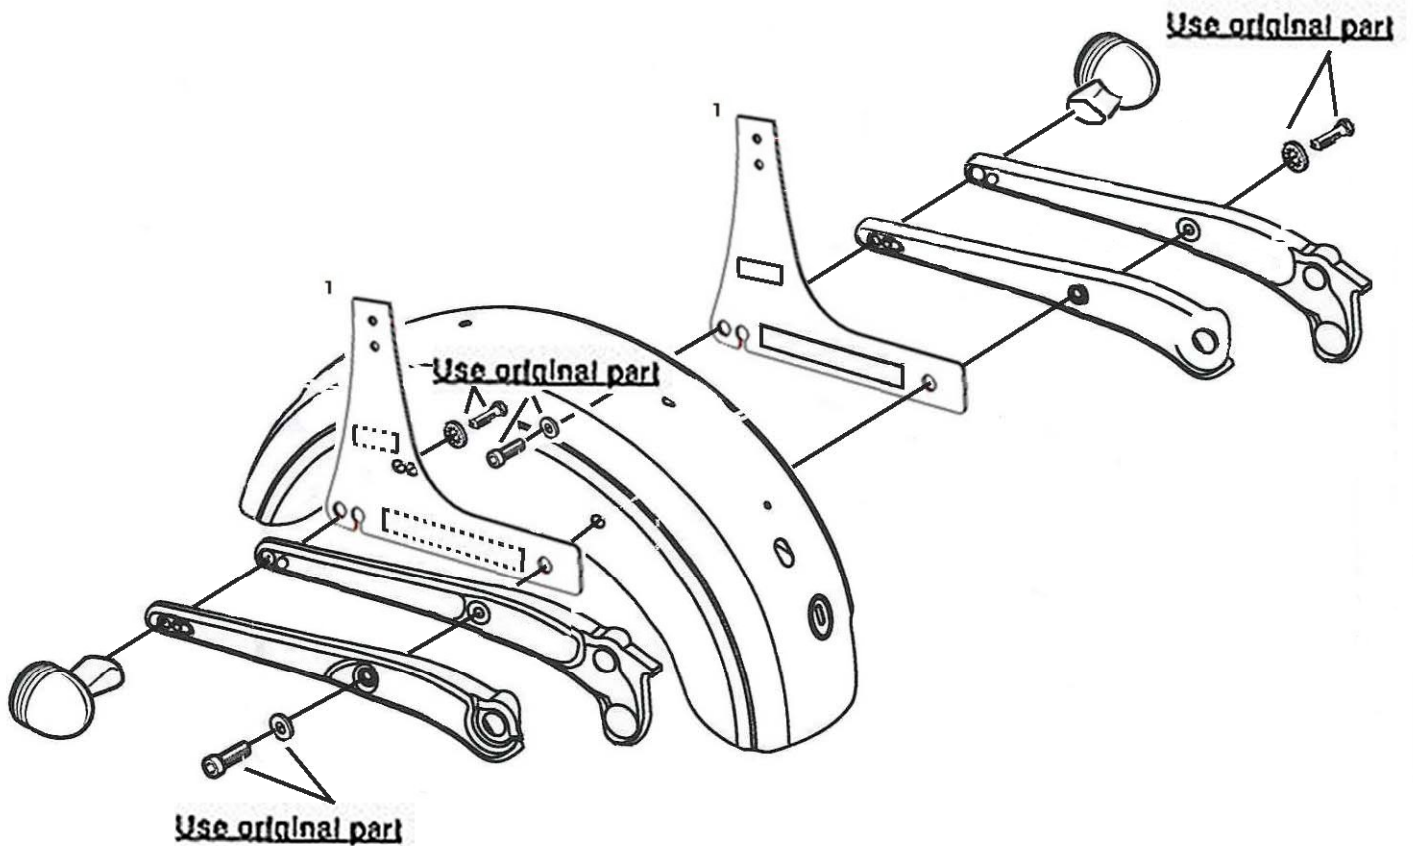

Highway Hawk **Sissybar** H-D FXD 2006-UP

Art.no. 527-1040A/B

For correct models please check: WWW.HighwayHawk.com

Components

1	Side brackets	2x
---	---------------	----

This accessory should be mounted by a professional mechanic only.
 MotoLux International B.V. / Highway Hawk can not be held responsible for improper installation.