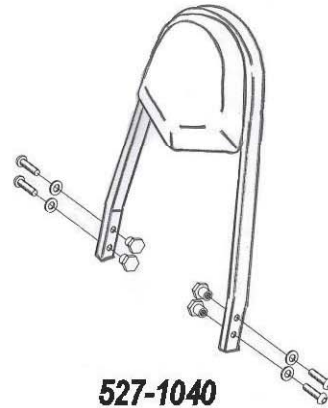

Highway Hawk **Sissybar** H-D FXD 2006-UP

Art.no. 527-1040A/B

For correct models please check: WWW.HighwayHawk.com

Components

1	Side brackets	2x
---	---------------	----

This accessory should be mounted by a professional mechanic only.
 MotoLux International B.V. / Highway Hawk can not be held responsible for improper installation.