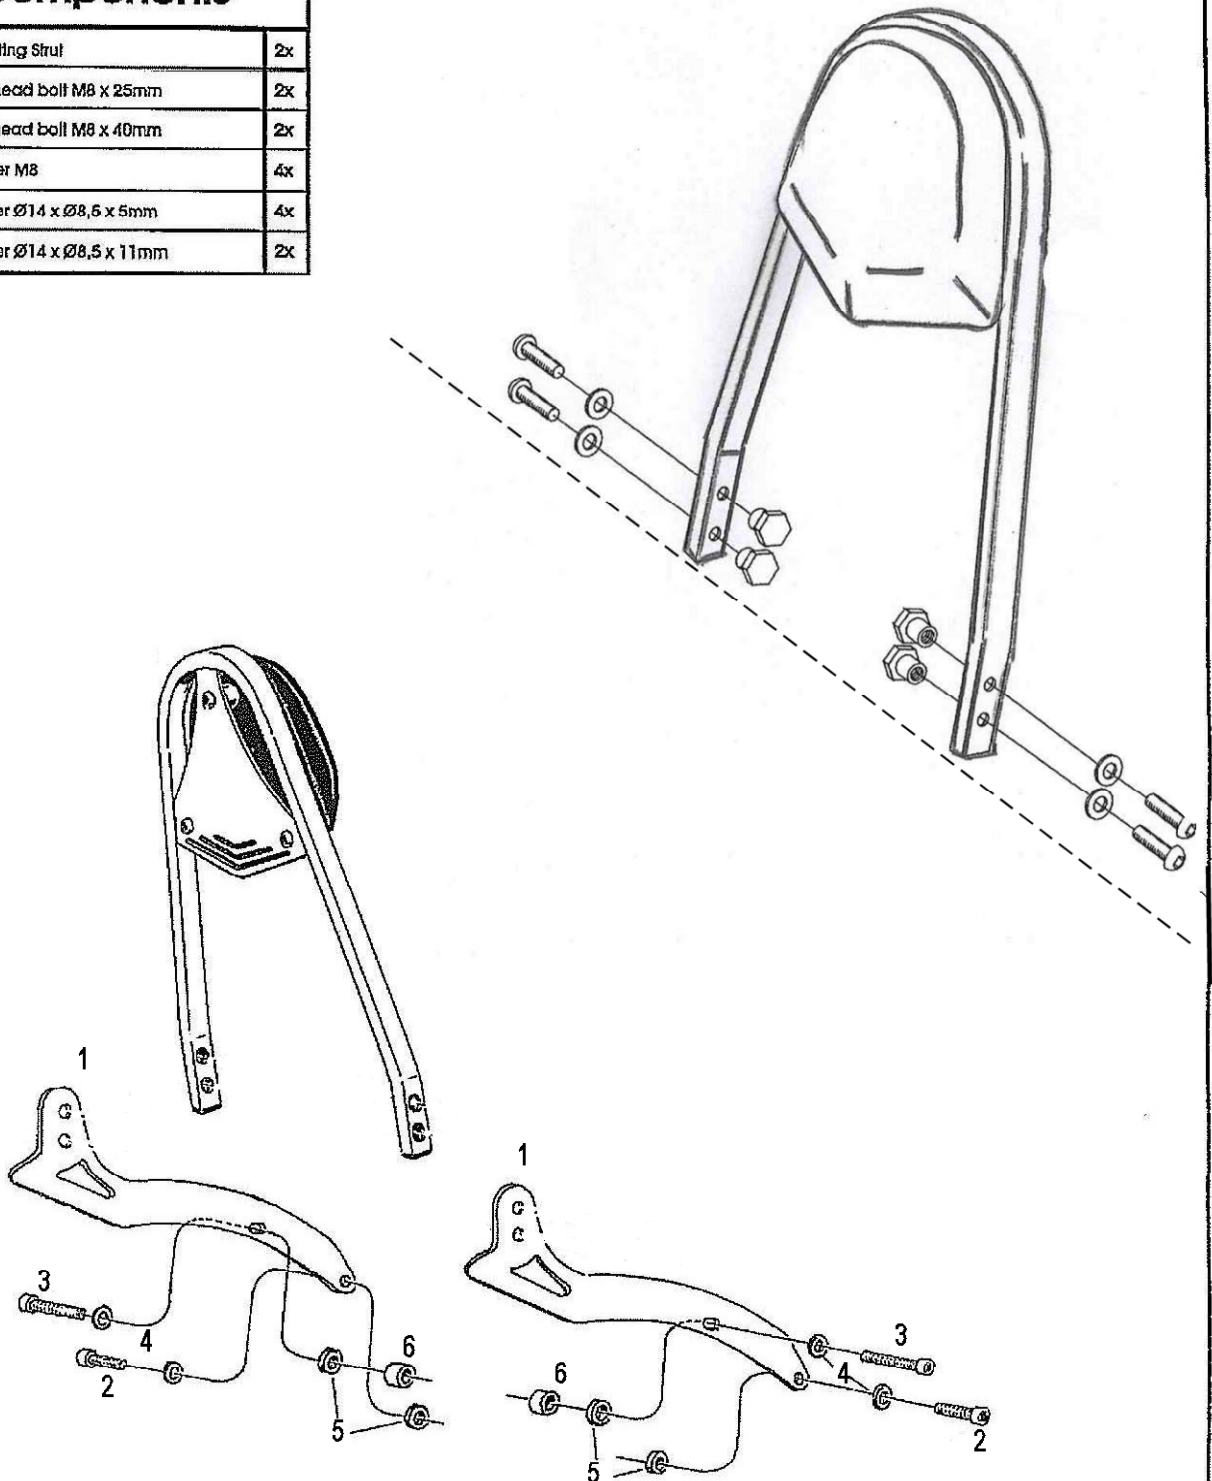

HIGHWAY HAWK

Sissybar

Yamaha XV 535 <'99

Art. no. 522-1040A

Components

1	Mounting Strut	2x
2	Allenhead bolt M8 x 25mm	2x
3	Allenhead bolt M8 x 40mm	2x
4	Washer M8	4x
5	Spacer $\varnothing 14 \times \varnothing 8,5 \times 5\text{mm}$	4x
6	Spacer $\varnothing 14 \times \varnothing 8,5 \times 11\text{mm}$	2x

This accessory should be mounted by a professional mechanic only.
MotoLux International B.V. / Highway Hawk can not be held responsible for improper installation.

© Moto-Lux Specialties B.V.
Barneveld - The Netherlands