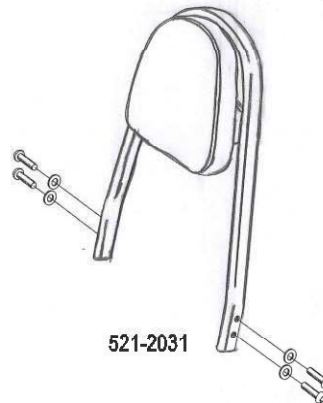

## Sissybar

Honda VT 750 C2

Art.no. 521-1031A

### Components

1	Side brackets	2x
2	Bolt M8 x 50	4x
3	Washer M8	4x
4	Spacer Ø14 x 9	2x
5	Spacer Ø14 x 11	2x

Model for Honda VT750 C2

This accessory should be mounted by a professional mechanic only.  
MotoLux International B.V. / Highway Hawk can not be held responsible for improper installation.