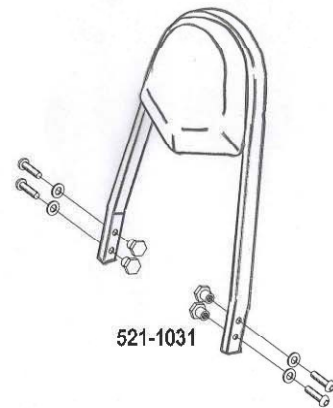

## Sissybar

Honda VT 750 C2

Art.no. 521-1031A

### Components

1	Side brackets	2x
2	Bolt M8 x 50	4x
3	Washer M8	4x
4	Spacer Ø14 x 9	2x
5	Spacer Ø14 x 11	2x

Model for Honda VT750 C2

This accessory should be mounted by a professional mechanic only.  
MotoLux International B.V. / Highway Hawk can not be held responsible for improper installation.