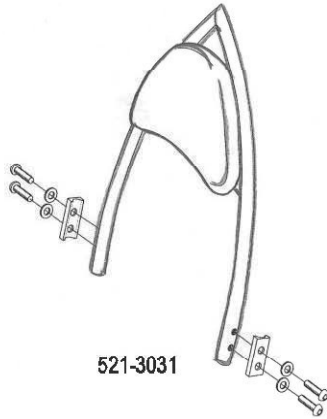

## Sissybar

Honda VT 750 C2

Art.no. 521-1031A

### Components

1	Side brackets	2x
2	Bolt M8 x 50	4x
3	Washer M8	4x
4	Spacer Ø14 x 9	2x
5	Spacer Ø14 x 11	2x

Model for Honda VT750 C2

This accessory should be mounted by a professional mechanic only.  
MotoLux International B.V. / Highway Hawk can not be held responsible for improper installation.