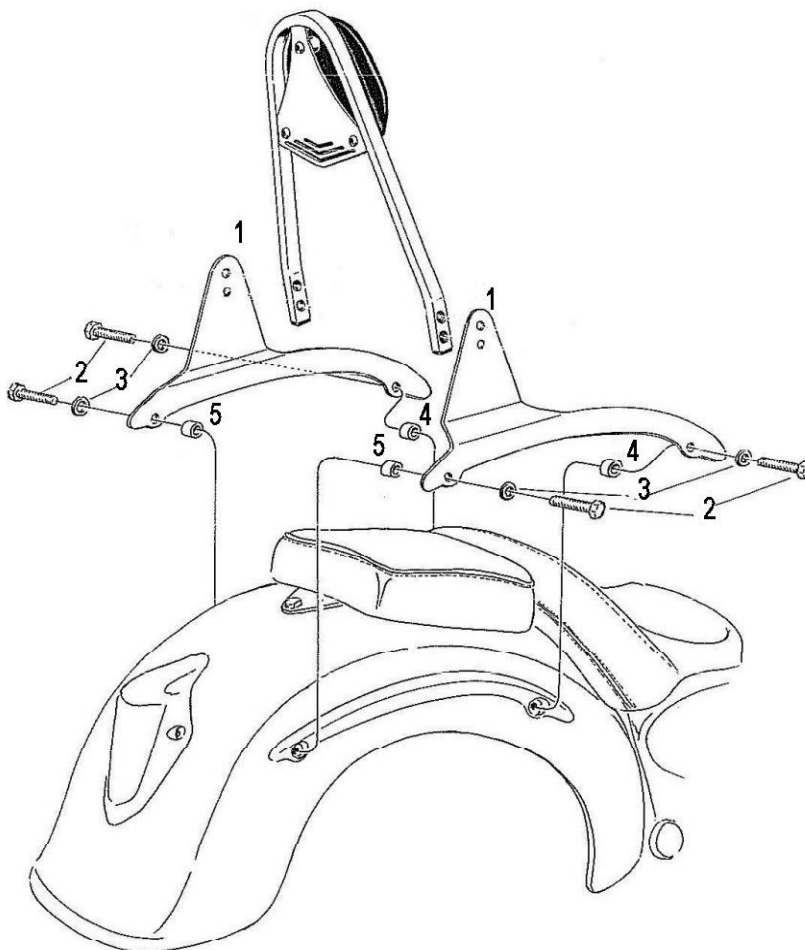

## Sissybar

Honda VT 750 C2

Art.no. 521-1031A

### Components

1	Side brackets	2x
2	Bolt M8 x 50	4x
3	Washer M8	4x
4	Spacer Ø14 x 9	2x
5	Spacer Ø14 x 11	2x

Model for Honda VT750 C2

This accessory should be mounted by a professional mechanic only.  
MotoLux International B.V. / Highway Hawk can not be held responsible for improper installation.