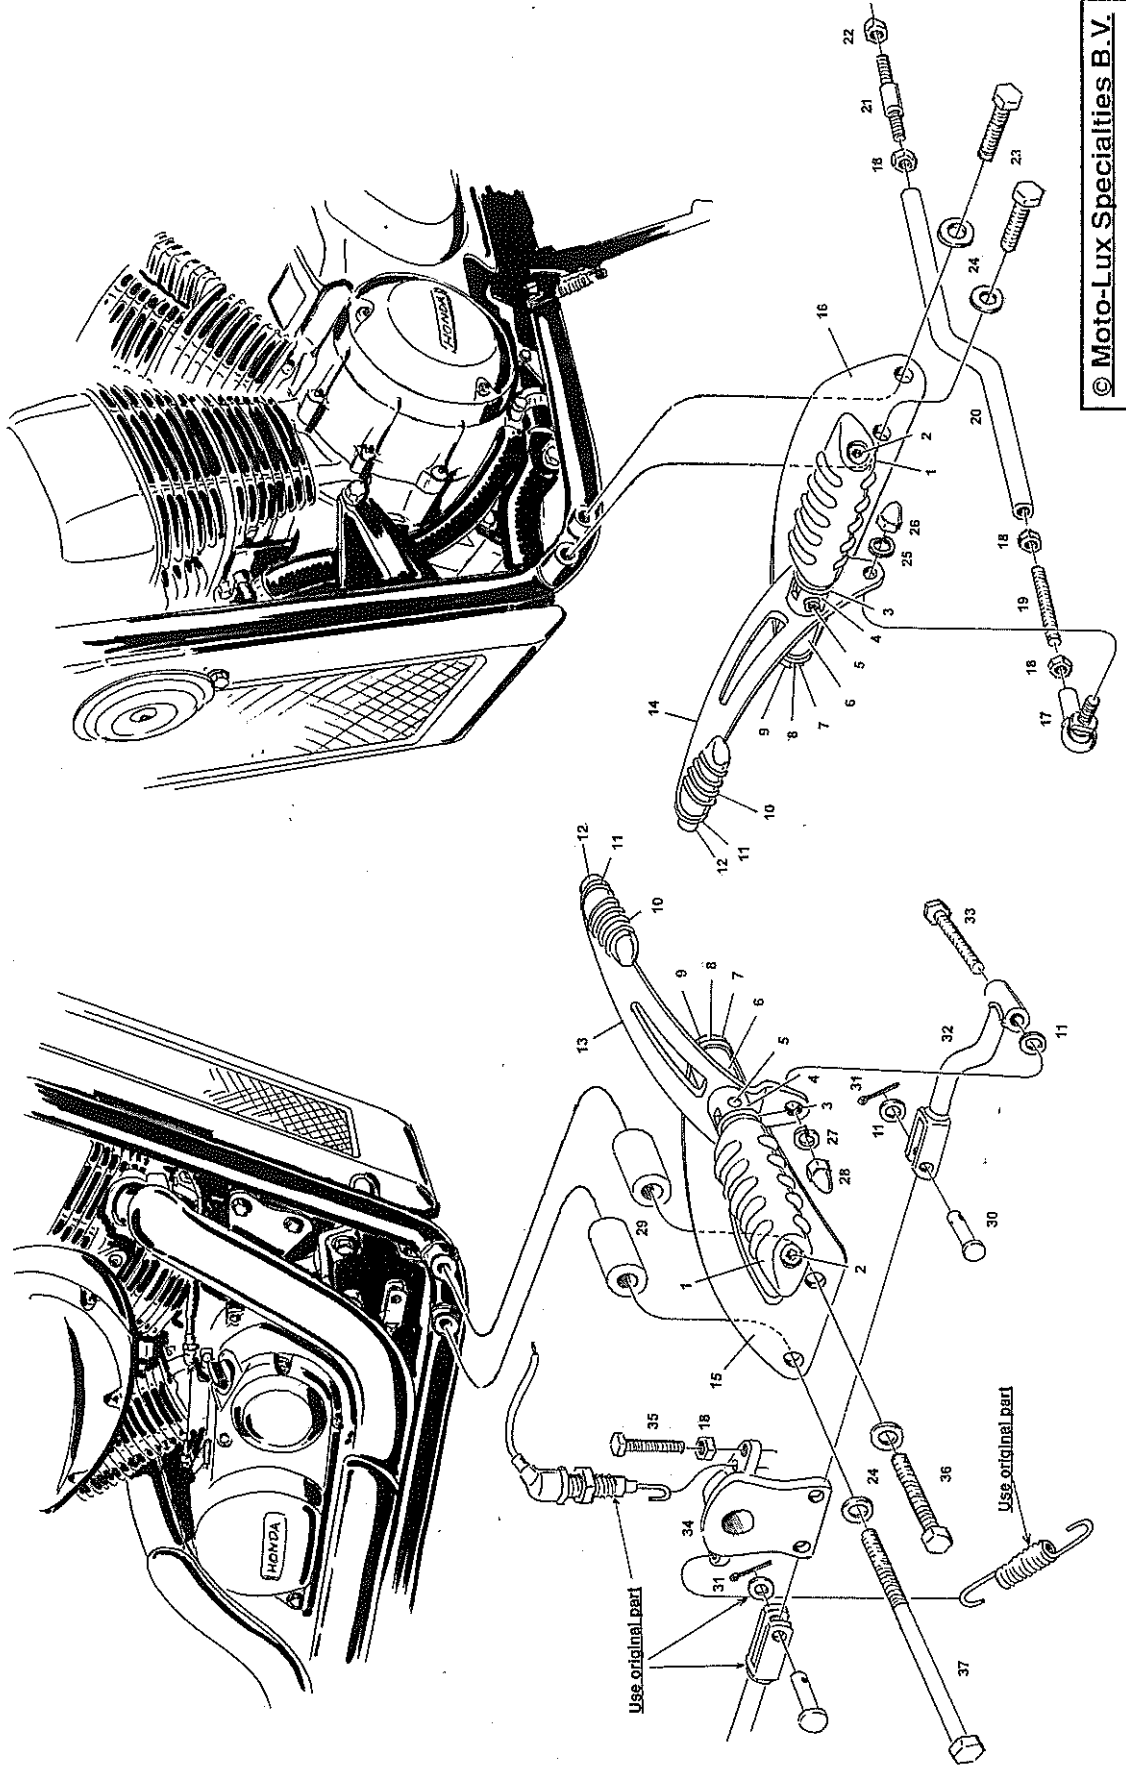

# Forward Control Honda VT 750 C4

Art. no. 491-609

## Components

1	Footpeg	2x
2	Allenhead cone bolt M8 x 30mm	2x
3	Foot peg mounting	2x
4	Connection part	2x
5	Allenhead bolt M10 x 25mm (free 1,25)	2x
6	Spacer Ø13 x Ø12,5 x 40mm	2x
7	Washer M12	2x
8	Lockwasher M12	2x
9	Bolt M12 x 70mm	2x
10	Shift / Brake peg	2x
11	Washer M8	4x
12	Allenhead bolt M8 x 20mm	2x
13	Brake lever	1x
14	Shift lever	1x
15	Frame mounting plate left side	1x
16	Frame mounting plate right side	1x
17	Ball joint M6	1x
18	Nut M6	4x
19	Shockoff M6 x 35mm	1x
20	Shift bar	1x
21	Stud bolt M6 left-right threaded	1x
22	Nut M6 left threaded	1x
23	Bolt M10 x 1,25 x 25mm	2x
24	Washer M10	4x
25	Lockwasher M6	1x
26	Cap nut M6	1x
27	Lockwasher m8	1x
28	Cap nut M8	1x
29	Spacer Ø24 x Ø10,5 x 30mm	2x
30	Stud Ø12,2mm + Ø8x18,6mm	1x
31	Retainer pin	2x
32	Brake bar	1x
33	Bolt M8 x 45mm	1x
34	Special part	1x
35	Bolt M6 x 30mm	1x
36	Bolt M10 x 1,25 x 65mm	1x
37	Bolt M10 x 1,25 x 120mm	1x