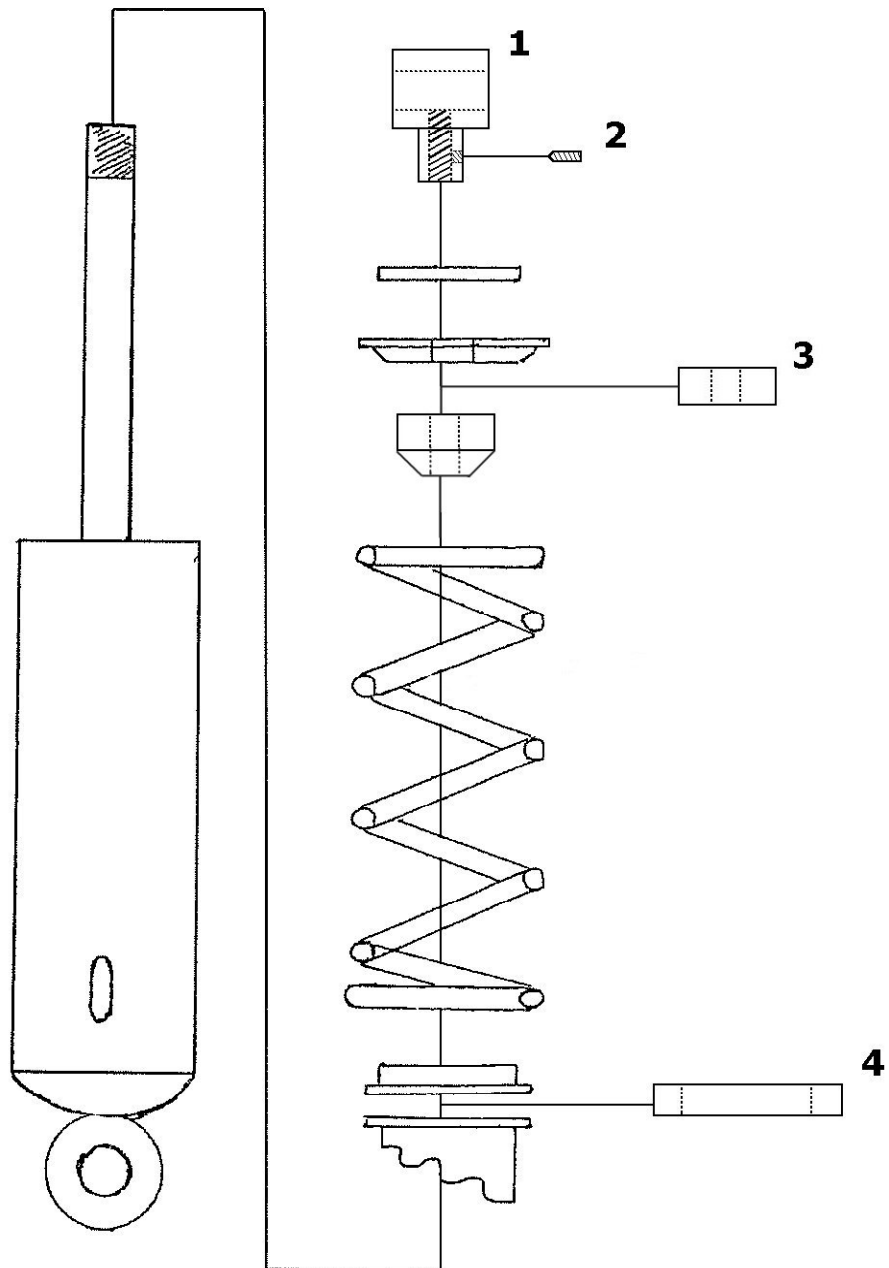

Lowering Kit

XVS650 + Classic

Art. no. 472-0065

Components

- | | |
|---|--------------------|
| 1 | Top mounting part |
| 2 | Headless bolt |
| 3 | Nylon Stopper |
| 4 | Alu Preload spacer |

© Moto-Lux Specialties B.V.
Advices installation by a professional mechanic.
Barneveld- The Netherlands