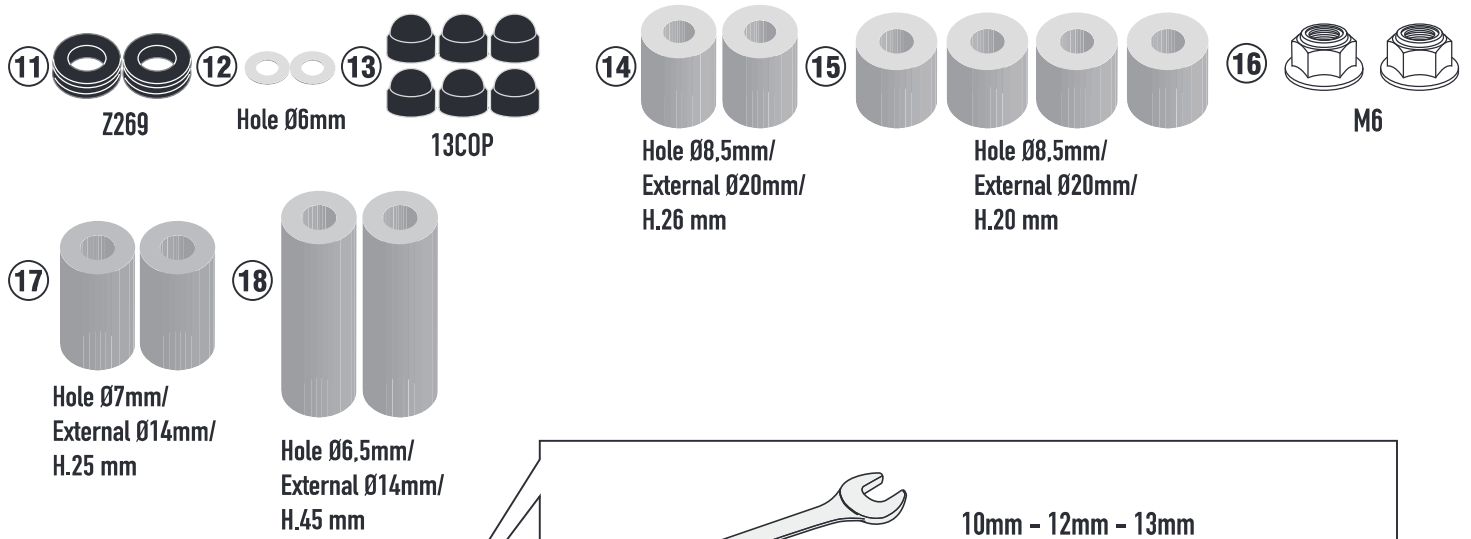

BENELLI TRK502 (2017/2020)/ BENELLI TRK502 (2021)

PL8703DXV/PL8703SXV

GNB1812V

GL3368V

M8

10mm - 12mm - 13mm

4mm - 5mm - 6mm

CHECK THE SCREW LENGTH HERE