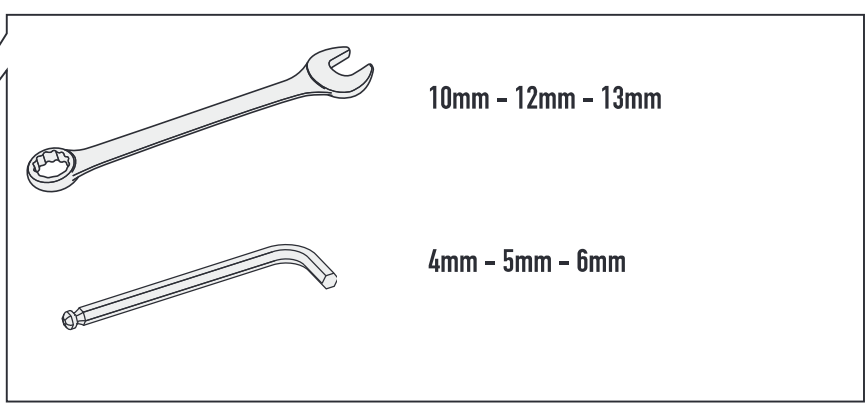

BENELLI TRK502 (2017/2020)/ BENELLI TRK502 (2021)

PL8703DXV/PL8703SXV

GNB1812V

GL3368V

M8

10mm - 12mm - 13mm

4mm - 5mm - 6mm

CHECK THE SCREW LENGTH HERE